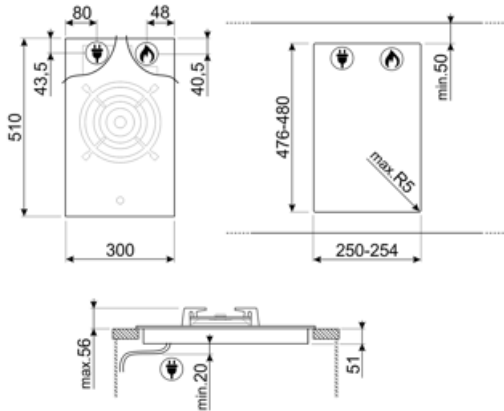

Technical Features

UR

Central - Gas - UR - 6.00 kW

Gas safety valves	Yes	Automatic Ignition	Yes

Electrical Connection

Electrical connection rating (W)	1 W	Frequency (Hz)	50/60 Hz
Voltage (V)	220-240 V	Power supply cable length	120 cm
Type of electric cable installed	Yes, Single phase	Plug	Not present

Gas Connection

Gas Type	G20 Natural gas	Other gas connections provided	Conical
Gas connection	Cilindrical	Gas connection rating (W)	6000 W
Other gas nozzles included	G30 GPL Liquid gas, G110 City gas