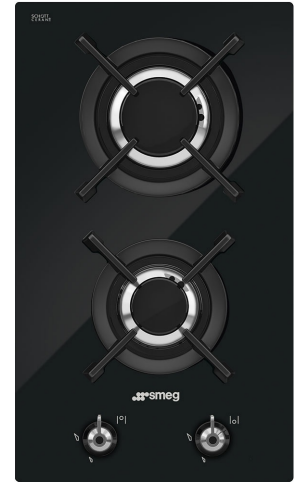

PV332CNSA

Product Family	Hob
Built-in type	Ultra-low profile or Fully Flushed
Dimensions	30 cm
Power supply	Gas
Type	Gas
EAN code	8017709254407

Aesthetics

Aesthetic	Classica
Colour	Black
Finishing	Glass
Material	Glass
Glass on Steel	Yes
Pan stands	Cast iron
Burner Coating	Nichelato
Type of control setting	Control knobs
Control knob position	Front
No. of controls	2
Controls colour	Steel effect
Serigraphy colour	Grey

Program / Functions

No. of gas cook zones	2
Total no. of cook zones	2

Options

Worktop Cut-Out	476-480x250-254 mm
-----------------	--------------------

Technical Features

Compatible Accessories

5MP1GOG

Hob knobs set Linea knobs for Gas on Glass hobs (5 knobs)

Heavy duty cast iron pan stands: for maximum stability and strength.

Knobs control

Reinforced base: A reinforced base, developed exclusively by Smeg, consists of a steel layer fixed to the underside of the glass surface of all gas on glass hobs.