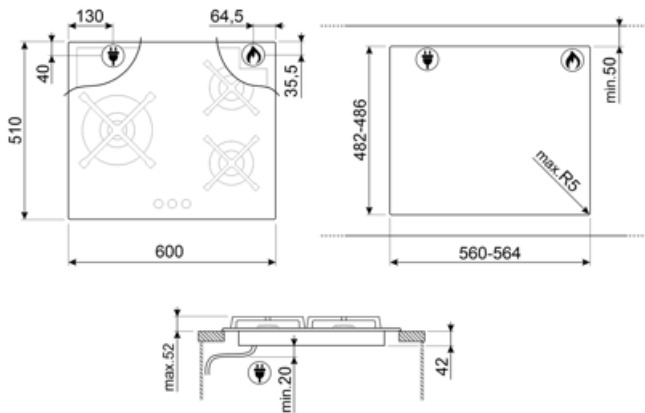

Technical Features

UR

Centre-left - Gas - UR - 4.00 kW

Rear-right - Gas - Semi Rapid - 1.80 kW

Front-right - Gas - Semi Rapid - 1.80 kW

Gas safety valves   Yes   Automatic Ignition   Yes

Accessories included

Cast iron wok support   1

Electrical Connection

Electrical connection rating (W)	1 W	Frequency (Hz)	50/60 Hz
Voltage (V)	220-240 V	Power supply cable length	150 cm
Type of electric cable installed	Yes, Single phase	Plug	Not present

Gas Connection

Gas Type	G20 Natural gas	Other gas connections provided	Conical
Gas connection	Cilindrical	Gas connection rating (W)	7200 W
Other gas nozzles included	G30 GPL Liquid gas, G110 City gas