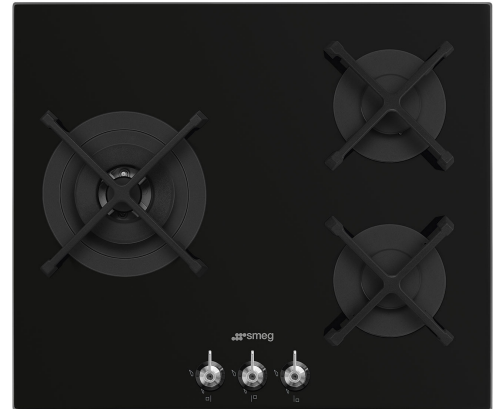

PV363LN

Product Family	Hob
Built-in type	Ultra-low profile or Fully Flushed
Dimensions	60 cm
Power supply	Gas
Type	Gas
EAN code	8017709342524

Aesthetics

Aesthetic	Classica
Colour	Black
Finishing	Glass
Material	Glass
Glass type	Standard (clear)
Glass edge	Straight edge
Glass on Steel	Yes
Pan stands	Cast iron
Burners	Standard
Burners Material	Alluminium
Type of control setting	Control knobs
Control knob position	Front
No. of controls	3
Controls colour	Steel effect
Logo	Silk screen
Serigraphy colour	White

Program / Functions

No. of gas cook zones	3
Total no. of cook zones	3

Options

Worktop Cut-Out	482-486x560-564 mm
-----------------	--------------------

Technical Features

UR

Centre-left - Gas - UR - 4.00 kW

Rear-right - Gas - Semi Rapid - 1.80 kW

Front-right - Gas - Semi Rapid - 1.80 kW

Gas safety valves Yes **Automatic Ignition** Yes

Accessories included

Cast iron wok support 1

Electrical Connection

Electrical connection rating (W)	1 W	Frequency (Hz)	50/60 Hz
Voltage (V)	220-240 V	Power supply cable length	150 cm
Type of electric cable installed	Yes, Single phase	Plug	Not present

Reinforced base: A reinforced base, developed exclusively by Smeg, consists of a steel layer fixed to the underside of the glass surface of all gas on glass hobs.

Knobs control

Ultra rapid burners: Powerful ultra rapid burners offer up to 5kw of power.