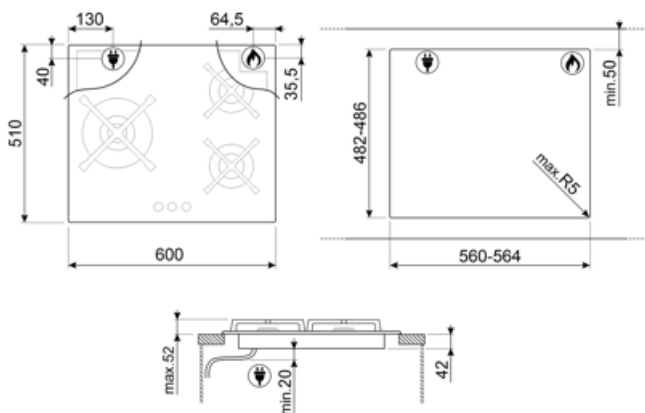

Technical Features

UR

Centre-left - Gas - UR - 4.00 kW

Rear-right - Gas - Semi Rapid - 1.80 kW

Front-right - Gas - Semi Rapid - 1.80 kW

Gas safety valves Yes **Automatic Ignition** Yes

Accessories included

Cast iron wok support 1

Electrical Connection

Electrical connection rating (W)	1 W	Frequency (Hz)	50/60 Hz
Voltage (V)	220-240 V	Power supply cable length	150 cm
Type of electric cable installed	Yes, Single phase	Plug	Not present

Gas Connection

Gas Type	G20 Natural gas	Other gas connections provided	Conical
Gas connection	Cilindrical	Gas connection rating (W)	7200 W
Other gas nozzles included	G30 GPL Liquid gas, G110 City gas