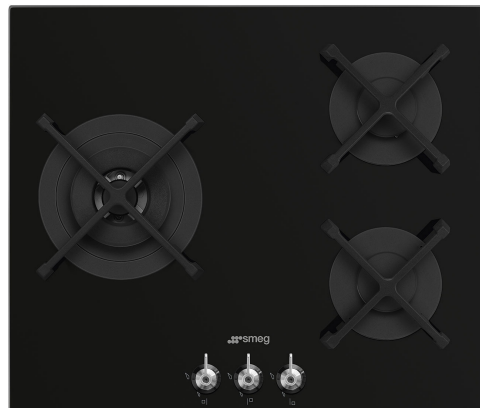

PV363LN

Product Family	Hob
Built-in type	Ultra-low profile or Fully Flushed
Dimensions	60 cm
Power supply	Gas
Type	Gas
EAN code	8017709342524

Aesthetics

Aesthetic	Classica
Colour	Black
Finishing	Glass
Material	Glass
Glass type	Standard (clear)
Glass edge	Straight edge
Glass on Steel	Yes
Pan stands	Cast iron
Burners	Standard
Burners Material	Alluminium
Type of control setting	Control knobs
Control knob position	Front
No. of controls	3
Controls colour	Steel effect
Logo	Silk screen
Serigraphy colour	White

Program / Functions

No. of gas cook zones	3
Total no. of cook zones	3

Options

Worktop Cut-Out	482-486x560-564 mm
-----------------	--------------------

Technical Features

UR

Centre-left - Gas - UR - 4.00 kW

Rear-right - Gas - Semi Rapid - 1.80 kW

Front-right - Gas - Semi Rapid - 1.80 kW

Gas safety valves Yes Automatic Ignition Yes

Accessories included

Cast iron wok support 1

Electrical Connection

Electrical connection rating (W)	1 W	Frequency (Hz)	50/60 Hz
Voltage (V)	220-240 V	Power supply cable length	150 cm
Type of electric cable installed	Yes, Single phase	Plug	Not present

5MP700AO

Hob knobs set - Cortina Anthracite/Old brass for Gas on Glass hobs

5MP800A

Hob knobs set - Coloniale Gold/Anthracite for gas on glass hobs

5MPV3MB

Symbols glossary

- | | | | |
|--|--|---|---|
|  | Heavy duty cast iron pan stands: for maximum stability and strength. |  | Knobs control |
|  | Reinforced base: A reinforced base, developed exclusively by Smeg, consists of a steel layer fixed to the underside of the glass surface of all gas on glass hobs. |  | Ultra rapid burners: Powerful ultra rapid burners offer up to 5kw of power. |