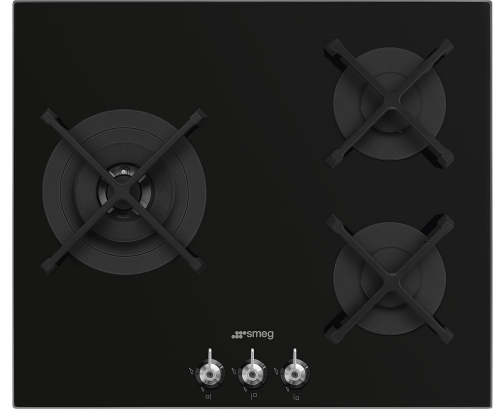

PV363LN

Product Family	Hob
Built-in type	Ultra-low profile or Fully Flushed
Dimensions	60 cm
Power supply	Gas
Type	Gas
EAN code	8017709342524

Aesthetics

Aesthetic	Classica
Colour	Black
Finishing	Glass
Material	Glass
Glass type	Standard (clear)
Glass edge	Straight edge
Glass on Steel	Yes
Pan stands	Cast iron
Burners	Standard
Burners Material	Alluminium
Type of control setting	Control knobs
Control knob position	Front
No. of controls	3
Controls colour	Steel effect
Serigraphy colour	White

Programs / Functions

No. of gas cook zones	3
Total no. of cook zones	3

Options

Worktop Cut-Out	482-486x560-564 mm
-----------------	--------------------

Technical Features

UR

Centre-left - Gas - UR - 4.00 kW

Rear-right - Gas - Semi Rapid - 1.80 kW

Front-right - Gas - Semi Rapid - 1.80 kW

Gas safety valves Yes **Automatic Ignition** Yes

Accessories Included

Cast iron wok support 1 **Scraper** 1

Electrical Connection

5MP800A

Hob knobs set - Coloniale Gold/Anthracite for gas on glass hobs

WOKGHU

Cast iron WOK Support

Symbols glossary

- | | | | |
|--|---|---|--|
|  | Heavy duty cast iron pan stands: for maximum stability and strength. |  | Reinforced base: A reinforced base, developed exclusively by Smeg, consists of a steel layer fixed to the underside of the glass surface of all gas on glass hobs. |
|  | Ultra rapid burners: Powerful ultra rapid burners offer up to 5kw of power. |  | Knobs control |