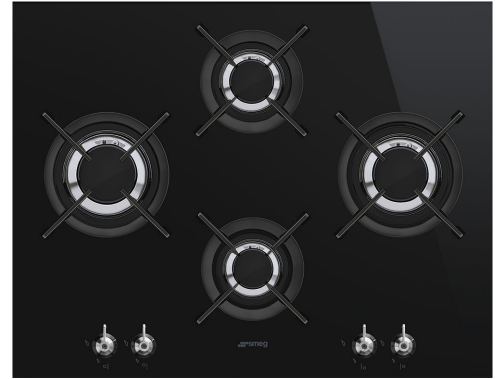

# PV364LCN

<b>Product Family</b>	Hob
<b>Built-in</b>	Ultra-low profile or Fully Flushed
<b>Dimensions</b>	65 cm
<b>Power supply</b>	Gas
<b>Type</b>	Gas
<b>EAN code</b>	8017709233501

## Aesthetics

<b>Aesthetics</b>	Classic
<b>Colour</b>	Black
<b>Finishing</b>	Glass
<b>Material</b>	Glass
<b>Glass Type</b>	Ceramic
<b>Glass edge</b>	Straight edge
<b>Glass on Steel</b>	Yes
<b>Pan stands</b>	Cast iron
<b>Burners</b>	Smeg Contemporary
<b>Burner Material</b>	Brass
<b>Burner Coating</b>	Nickel
<b>Type of control setting</b>	Control knobs
<b>Control knobs position</b>	Front
<b>No. of controls</b>	4
<b>Controls colour</b>	Steel effect
<b>Serigraphy colour</b>	Grey

## Symbols glossary

---

- |  |  |   |  |
|--|--|---|--|
|  | Heavy duty cast iron pan stands: for maximum stability and strength. |  | Reinforced base: A reinforced base, developed exclusively by Smeg, consists of a steel layer fixed to the underside of the glass surface of all gas on glass hobs. |
|  | Knobs control  |   |  |