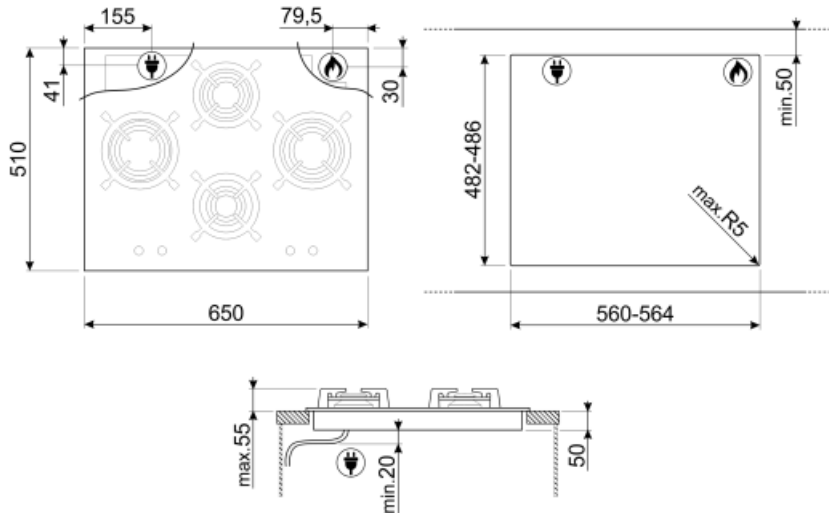

Technical Features

Left - Gas - Rapid - 3.00 kW

Rear centre - Gas - Semi Rapid - 1.70 kW

Front centre - Gas - AUX - 1.10 kW

Right - Gas - Rapid - 2.60 kW

Gas safety valves Yes Automatic Ignition Yes

Electrical Connection

Nominal power (W)	1 W	Frequency (Hz)	50/60 Hz
Voltage (V)	220-240 V	Power supply cable length	120 cm
Type of electric cable	Single phase		

Gas Connection

Gas Type	G20/G25 natural gas	Other gas connections provided	Conical
Gas connection	Cilindrical	Gas connection rating (W)	8400 W
Other gas nozzles included	G30 GPL Liquid gas