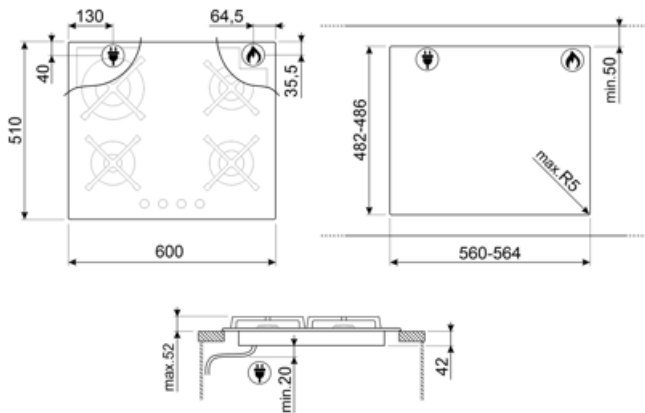

PV364N

Product Family	Hob
Built-in	Ultra-low profile or Fully Flushed
Dimensions	60 cm
Power supply	Gas
Type	Gas
EAN code	8017709324704

Aesthetics

Aesthetics	Classic
Colour	Black
Finishing	Glass
Material	Glass
Glass Type	Standard (clear)
Glass edge	Straight edge
Glass on Steel	Yes
Pan stands	Cast iron
Burners	Standard
Burner Material	Aluminium
Type of control setting	Control knobs
Control knobs position	Front
No. of controls	4
Controls colour	Steel effect
Logo	Silk screen
Serigraphy colour	White

Program / Functions

No. of gas cook zones	4
Total no. of cook zones	4

Options

Standard cut out	482-486x560-564 mm
-------------------------	--------------------

Technical Features

UR

Front left - Gas - AUX - 1.00 kW

Rear left - Gas - 2UR (dual) - 3.60 kW

Rear right - Gas - Semi Rapid - 1.80 kW

Front right - Gas - Semi Rapid - 1.80 kW

Gas safety valves Yes **Automatic Ignition** Yes

Accessories Included

Cast iron wok support 1

Electrical Connection

Nominal power (W)	1 W	Frequency (Hz)	50/60 Hz
Voltage (V)	220-240 V	Power supply cable length	120 cm
Type of electric cable	Single phase	Plug	No

Gas Connection

Gas Type	G20 Natural gas	Other gas connections provided	Conical
Gas connection	Cilindrical	Gas connection rating (W)	8000 W
Other gas nozzles included	G30 GPL Liquid gas, G110 City gas		