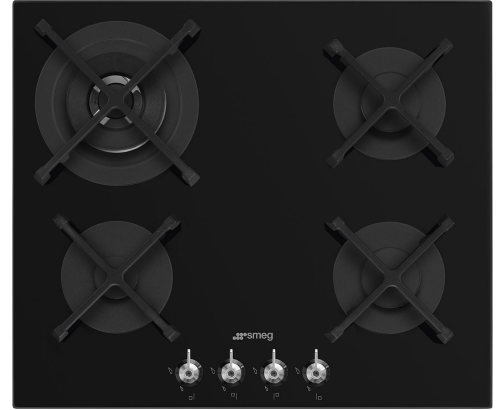

PV364N

Product Family	Hob
Built-in	Ultra-low profile or Fully Flushed
Dimensions	60 cm
Power supply	Gas
Type	Gas
EAN code	8017709324704

Aesthetics

Aesthetics	Classic
Colour	Black
Finishing	Glass
Material	Glass
Glass Type	Standard (clear)
Glass edge	Straight edge
Glass on Steel	Yes
Pan stands	Cast iron
Burners	Standard
Burner Material	Aluminium
Type of control setting	Control knobs
Control knobs position	Front
No. of controls	4
Controls colour	Steel effect
Logo	Silk screen
Serigraphy colour	White

Program / Functions

No. of gas cook zones	4
Total no. of cook zones	4

Options

Standard cut out	482-486x560-564 mm
-------------------------	--------------------

Technical Features

UR

Front left - Gas - AUX - 1.00 kW

Rear left - Gas - 2UR (dual) - 3.60 kW

Rear right - Gas - Semi Rapid - 1.80 kW

Front right - Gas - Semi Rapid - 1.80 kW

Gas safety valves Yes **Automatic Ignition** Yes

Accessories Included

Cast iron wok support 1

5MP700AO

Hob knobs set - Cortina Anthracite/Old brass for Gas on Glass hobs

5MP800A

Hob knobs set - Coloniale Gold/Anthracite for gas on glass hobs

5MPV3MB

Symbols glossary

- | | | | |
|--|--|---|---|
|  | Heavy duty cast iron pan stands: for maximum stability and strength. |  | Knobs control |
|  | Reinforced base: A reinforced base, developed exclusively by Smeg, consists of a steel layer fixed to the underside of the glass surface of all gas on glass hobs. |  | Ultra rapid burners: Powerful ultra rapid burners offer up to 5kw of power. |