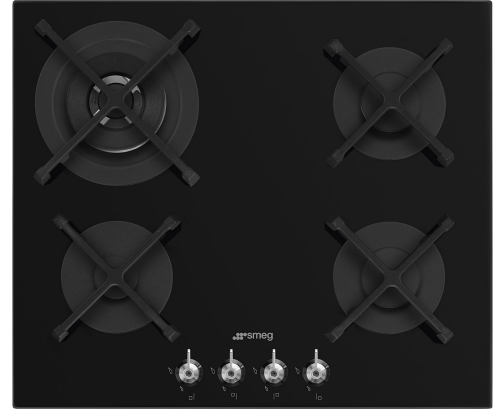

PV364N

Product Family	Hob
Built-in	Ultra-low profile or Fully Flushed
Dimensions	60 cm
Power supply	Gas
Type	Gas
EAN code	8017709324704

Aesthetics

Aesthetics	Classic
Colour	Black
Finishing	Glass
Material	Glass
Glass Type	Standard (clear)
Glass edge	Straight edge
Glass on Steel	Yes
Pan stands	Cast iron
Burners	Standard
Burner Material	Aluminium
Type of control setting	Control knobs
Control knobs position	Front
No. of controls	4
Controls colour	Steel effect
Serigraphy colour	White

Options

Standard cut out	482-486x560-564 mm
------------------	--------------------

Technical Features

Front left - Gas - AUX - 1.00 kW
 Rear left - Gas - 2UR (dual) - 3.60 kW

Rear right - Gas - Semi Rapid - 1.80 kW

Front right - Gas - Semi Rapid - 1.80 kW

Gas safety valves Yes Automatic Ignition Yes

Accessories Included

Cast iron wok support 1

Electrical Connection

Nominal power (W)	1 W	Frequency (Hz)	50/60 Hz
Voltage (V)	220-240 V	Power supply cable length	120 cm
Type of electric cable	Single phase		

- | | | | |
|--|---|---|--|
|  | Heavy duty cast iron pan stands: for maximum stability and strength. |  | Reinforced base: A reinforced base, developed exclusively by Smeg, consists of a steel layer fixed to the underside of the glass surface of all gas on glass hobs. |
|  | Ultra rapid burners: Powerful ultra rapid burners offer up to 5kw of power. |  | Knobs control |