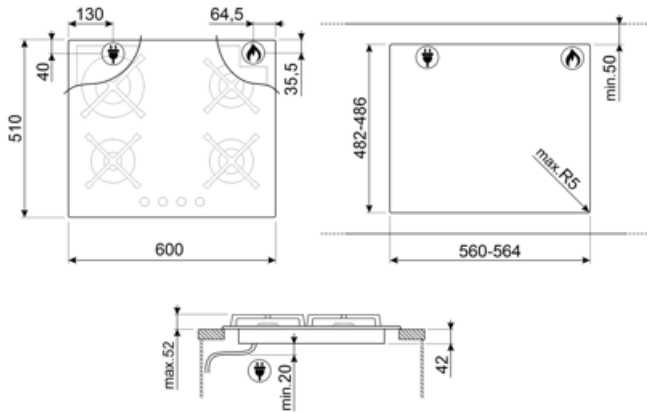

Rear right - Gas - Semi Rapid - 1.80 kW

Front right - Gas - Semi Rapid - 1.80 kW

Gas safety valves   Yes   Automatic Ignition   Yes

Accessories Included

Cast iron wok support   1

Electrical Connection

Nominal power (W)	1 W	Frequency (Hz)	50/60 Hz
Voltage (V)	220-240 V	Power supply cable length	120 cm
Type of electric cable	Single phase		

Gas Connection

Gas Type	G20 Natural gas	Other gas connections provided	Conical
Gas connection	Cilindrical	Gas connection rating (W)	8000 W
Other gas nozzles included	G30 GPL Liquid gas, G110 City gas