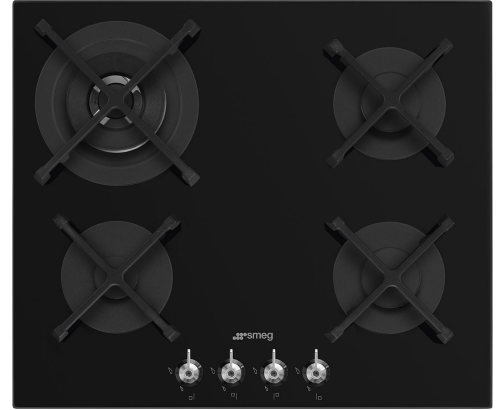

PV364N

Product Family	Hob
Built-in	Ultra-low profile or Fully Flushed
Dimensions	60 cm
Power supply	Gas
Type	Gas
EAN code	8017709324704

Aesthetics

Aesthetics	Classic
Colour	Black
Finishing	Glass
Material	Glass
Glass Type	Standard (clear)
Glass edge	Straight edge
Glass on Steel	Yes
Pan stands	Cast iron
Burners	Standard
Burner Material	Aluminium
Type of control setting	Control knobs
Control knobs position	Front
No. of controls	4
Controls colour	Steel effect
Logo	Silk screen
Serigraphy colour	White

Program / Functions

No. of gas cook zones	4
Total no. of cook zones	4

Options

Standard cut out	482-486x560-564 mm
------------------	--------------------

Compatible Accessories

5MP1G0GB3

5MP700PO

Hob knobs set - Cortina Cream/Old brass for Gas on Glass hobs

5MP800P

Hob knobs set - Coloniale Gold/Cream for gas on glass hobs

WOKGHU

Cast-Iron WOK Support

5MP700AO

Hob knobs set - Cortina Anthracite/Old brass for Gas on Glass hobs

5MP800A

Hob knobs set - Coloniale Gold/Anthracite for gas on glass hobs

5MPV3MB

Symbols glossary

- | | | | |
|--|---|---|--|
|  | Heavy duty cast iron pan stands: for maximum stability and strength. |  | Reinforced base: A reinforced base, developed exclusively by Smeg, consists of a steel layer fixed to the underside of the glass surface of all gas on glass hobs. |
|  | Ultra rapid burners: Powerful ultra rapid burners offer up to 5kw of power. |  | Knobs control |