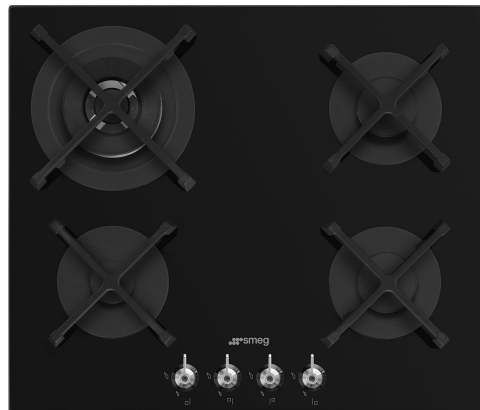

PV364N

Product Family	Hob
Built-in	Ultra-low profile or Fully Flushed
Dimensions	60 cm
Power supply	Gas
Type	Gas
EAN code	8017709324704

Aesthetics

Aesthetics	Classic
Colour	Black
Finishing	Glass
Material	Glass
Glass Type	Standard (clear)
Glass edge	Straight edge
Glass on Steel	Yes
Pan stands	Cast iron
Burners	Standard
Burner Material	Aluminium
Type of control setting	Control knobs
Control knobs position	Front
No. of controls	4
Controls colour	Steel effect
Logo	Silk screen
Serigraphy colour	White

Program / Functions

No. of gas cook zones	4
Total no. of cook zones	4

Options

Standard cut out	482-486x560-564 mm
-------------------------	--------------------

Compatible Accessories

5MP1G0GB3

5MP700PO

Hob knobs set - Cortina Cream/Old brass for Gas on Glass hobs

5MP800P

Hob knobs set - Coloniale Gold/Cream for gas on glass hobs

WOKGHU

Cast-Iron WOK Support

5MP700AO

Hob knobs set - Cortina Anthracite/Old brass for Gas on Glass hobs

5MP800A

Hob knobs set - Coloniale Gold/Anthracite for gas on glass hobs

5MPV3MB

Symbols glossary

- | | | | |
|--|--|---|---|
|  | Heavy duty cast iron pan stands: for maximum stability and strength. |  | Knobs control |
|  | Reinforced base: A reinforced base, developed exclusively by Smeg, consists of a steel layer fixed to the underside of the glass surface of all gas on glass hobs. |  | Ultra rapid burners: Powerful ultra rapid burners offer up to 5kw of power. |