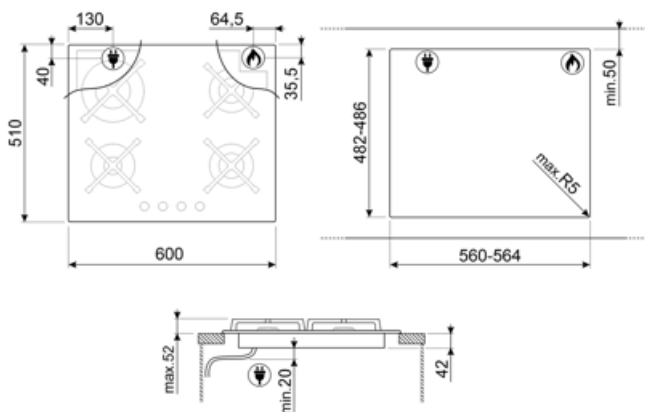

Technical Features

UR

Front-left - Gas - AUX - 1.00 kW

Rear-left - Gas - 2UR (dual) - 3.60 kW

Rear-right - Gas - Semi Rapid - 1.80 kW

Front-right - Gas - Semi Rapid - 1.80 kW

Gas safety valves   Yes   **Automatic Ignition**   Yes

Accessories included

Cast iron wok support   1

Electrical Connection

Electrical connection rating (W)	1 W	Frequency (Hz)	50/60 Hz
Voltage (V)	220-240 V	Power supply cable length	120 cm
Type of electric cable installed	Yes, Single phase	Plug	Not present

Gas Connection

Gas Type	G20 Natural gas	Other gas connections provided	Conical
Gas connection	Cilindrical	Gas connection rating (W)	8000 W
Other gas nozzles included	G30 GPL Liquid gas, G110 City gas