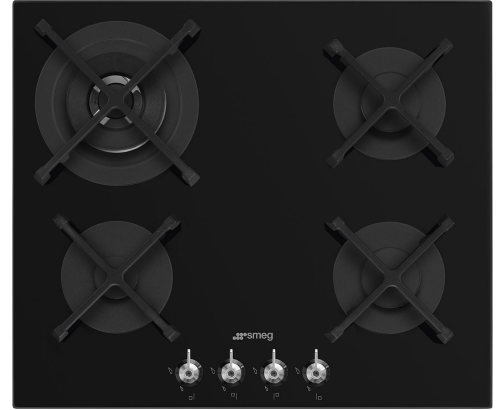

PV364N

Product Family	Hob
Built-in type	Ultra-low profile or Fully Flushed
Dimensions	60 cm
Power supply	Gas
Type	Gas
EAN code	8017709324704

Aesthetics

Aesthetic	Classica
Colour	Black
Finishing	Glass
Material	Glass
Glass type	Standard (clear)
Glass edge	Straight edge
Glass on Steel	Yes
Pan stands	Cast iron
Burners	Standard
Burners Material	Alluminium
Type of control setting	Control knobs
Control knob position	Front
No. of controls	4
Controls colour	Steel effect
Logo	Silk screen
Serigraphy colour	White

Program / Functions

No. of gas cook zones	4
Total no. of cook zones	4

Options

Worktop Cut-Out	482-486x560-564 mm
-----------------	--------------------

Technical Features

UR

Front-left - Gas - AUX - 1.00 kW

Rear-left - Gas - 2UR (dual) - 3.60 kW

Rear-right - Gas - Semi Rapid - 1.80 kW

Front-right - Gas - Semi Rapid - 1.80 kW

Gas safety valves Yes **Automatic Ignition** Yes

Accessories included

Cast iron wok support 1

5MP700AO

Hob knobs set - Cortina Anthracite/Old brass for Gas on Glass hobs

5MP800A

Hob knobs set - Coloniale Gold/Anthracite for gas on glass hobs

5MPV3MB

Symbols glossary

- | | | | |
|--|--|---|---|
|  | Heavy duty cast iron pan stands: for maximum stability and strength. |  | Knobs control |
|  | Reinforced base: A reinforced base, developed exclusively by Smeg, consists of a steel layer fixed to the underside of the glass surface of all gas on glass hobs. |  | Ultra rapid burners: Powerful ultra rapid burners offer up to 5kw of power. |