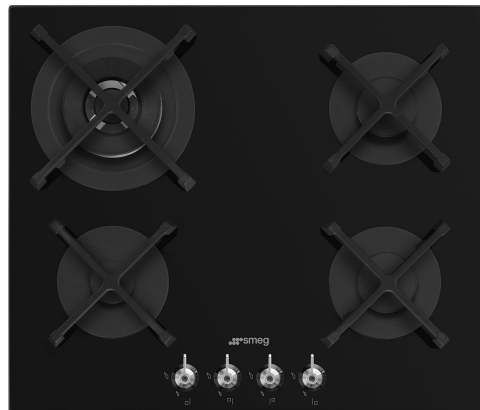

PV364NAU

Product Family	Hob
Built-in type	Ultra-low profile or Fully Flushed
Dimensions	60 cm
Power supply	Gas
Type	Gas
EAN code	8017709324711

Aesthetics

Aesthetic	Classic
Colour	Black
Finishing	Glass
Material	Glass
Glass type	Standard (clear)
Glass edge	Straight edge
Glass on Steel	Yes
Pan stands	Cast iron
Burners	Standard
Burners Material	Aluminium
Type of control setting	Control knobs
Control knob position	Front
No. of controls	4
Controls colour	Steel effect
Logo	Silk screen
Serigraphy colour	White

Program / Functions

No. of gas cook zones	4
Total no. of cook zones	4

Options

Standard cut out	482-486x560-564 mm
------------------	--------------------

Technical Features

Front-left - Gas - Semi Rapid - 1.70 kW

5MP700AO

Hob knobs set - Cortina Anthracite/Old brass for Gas on Glass hobs

5MP800A

Hob knobs set - Coloniale Gold/Anthracite for gas on glass hobs

5MPV3MB

Symbols glossary

- | | | | |
|--|--|---|--|
|  | Heavy duty cast iron pan stands: for maximum stability and strength. |  | Reinforced base: A reinforced base, developed exclusively by Smeg, consists of a steel layer fixed to the underside of the glass surface of all gas on glass hobs. |
|  | Knobs control | | |