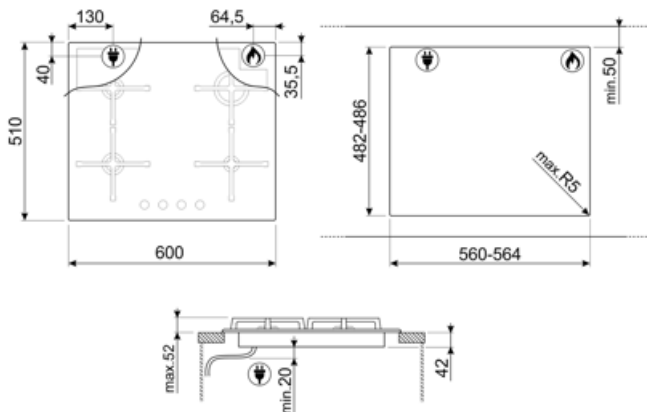

Technical Features

Front-left - Gas - Semi Rapid - 1.70 kW

Rear-centre - Gas - Semi Rapid - 1.70 kW

Rear-right - Gas - Rapid - 2.90 kW

Front-right - Gas - AUX - 1.00 kW

Gas safety valves   Yes   **Automatic Ignition**   Yes

Accessories Included

Cast iron wok support   1

Electrical Connection

Electrical connection rating (W)	1 W	Frequency (Hz)	50/60 Hz
Voltage (V)	220-240 V	Power supply cable length	120 cm
Type of electric cable	Single phase	Plug	(I) Australia

Gas Connection

Gas Type	G20 Natural gas	Other gas connections provided	Cylindrical
Gas connection	Conical	Gas connection rating (W)	31 W
Other gas nozzles included	G30 GPL Liquid gas