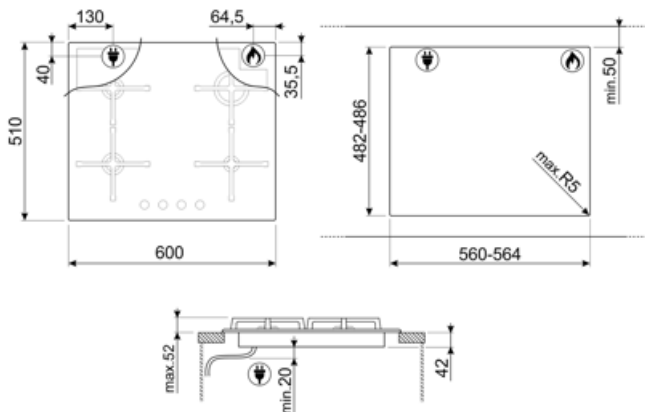

Technical Features

Front-left - Gas - Semi Rapid - 1.70 kW

Rear-centre - Gas - Semi Rapid - 1.70 kW

Rear-right - Gas - Rapid - 2.90 kW

Front-right - Gas - AUX - 1.00 kW

Gas safety valves   Yes   Automatic Ignition   Yes

Accessories Included

Cast iron wok support   1

Electrical Connection

Electrical connection rating (W)	1 W	Frequency (Hz)	50/60 Hz
Voltage (V)	220-240 V	Power supply cable length	120 cm
Type of electric cable	Single phase	Plug	(I) Australia

Gas Connection

Gas Type	G20 Natural gas	Other gas connections provided	Cylindrical
Gas connection	Conical	Gas connection rating (W)	31 W
Other gas nozzles included	G30 GPL Liquid gas