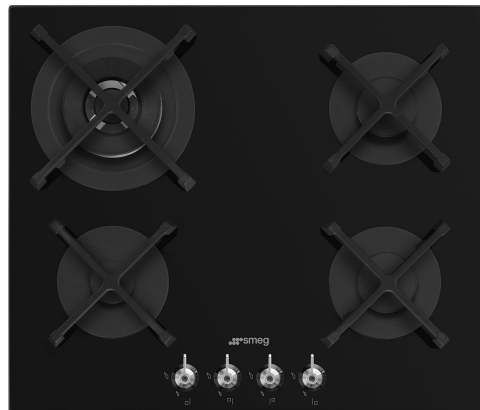

PV364NAU

Product Family	Hob
Built-in type	Ultra-low profile or Fully Flushed
Dimensions	60 cm
Power supply	Gas
Type	Gas
EAN code	8017709324711

Aesthetics

Aesthetic	Classic
Colour	Black
Finishing	Glass
Material	Glass
Glass type	Standard (clear)
Glass edge	Straight edge
Glass on Steel	Yes
Pan stands	Cast iron
Burners	Standard
Burners Material	Alluminium
Type of control setting	Control knobs
Control knob position	Front
No. of controls	4
Controls colour	Steel effect
Logo	Silk screen
Serigraphy colour	White

Program / Functions

No. of gas cook zones	4
Total no. of cook zones	4

Options

Standard cut out	482-486x560-564 mm
------------------	--------------------

Technical Features

Front-left - Gas - Semi Rapid - 1.70 kW

5MP700AO

Hob knobs set - Cortina Anthracite/Old brass for Gas on Glass hobs

5MP800A

Hob knobs set - Coloniale Gold/Anthracite for gas on glass hobs

5MPV3MB

Symbols glossary

- | | | | |
|--|--|---|--|
|  | Heavy duty cast iron pan stands: for maximum stability and strength. |  | Reinforced base: A reinforced base, developed exclusively by Smeg, consists of a steel layer fixed to the underside of the glass surface of all gas on glass hobs. |
|  | Knobs control | | |