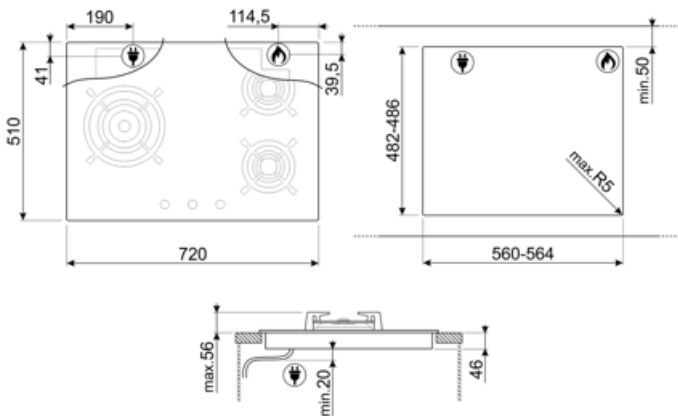

Technical Features

UR

Left - Gas - UR - 6.50 kW

Rear-right - Gas - Rapid - 3.00 kW

Front-right - Gas - Semi Rapid - 1.80 kW

Gas safety valves Yes **Automatic Ignition** Yes

Electrical Connection

Plug	No	Frequency (Hz)	50/60 Hz
Electrical connection rating (W)	1 W	Comprimento do cabo de alimentação	120 cm
Voltage (V)	220-240 V	Ficha elétrica	No
Type of electric cable	Single phase		

Gas Connection

Gas Type	G20 Natural gas	Other gas connections provided	Conical
Ligação ao gás	Ligação ao gás cilíndrica	Gas connection rating (W)	10800 W
Other gas nozzles included	G30 GPL Liquid gas, G110 City gas