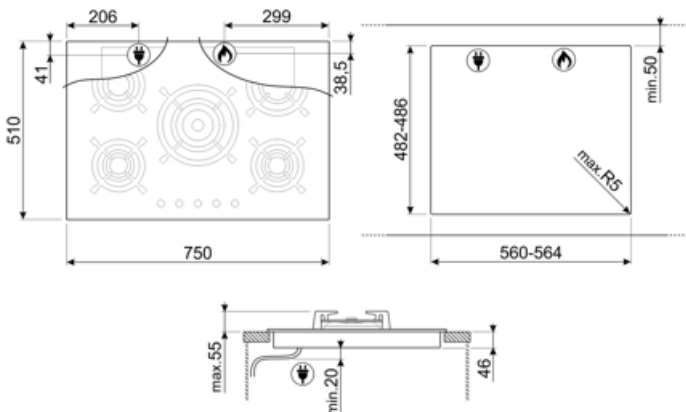

Worktop Cut-Out

482-486x560-564 mm

Technical Features

UR

Front-left - Gas - AUX - 1.10 kW

Rear-left - Gas - Semi Rapid - 1.70 kW

Central - Gas - UR - 4.20 kW

Rear-right - Gas - Rapid - 2.60 kW

Front-right - Gas - AUX - 1.10 kW

Gas safety valves   Yes   Automatic Ignition   Yes

Accessories included

Cast iron wok support   1

Electrical Connection

Electrical connection rating (W)	1 W	Frequency (Hz)	50/60 Hz
Voltage (V)	220-240 V	Power supply cable length	120 cm
Type of electric cable installed	Yes, Single phase	Plug	Not present

Gas Connection

Gas Type	G20/G25 natural gas	Other gas connections provided	Conical
Gas connection	Cilindrical	Gas connection rating (W)	10500 W
Other gas nozzles included	G30 GPL Liquid gas