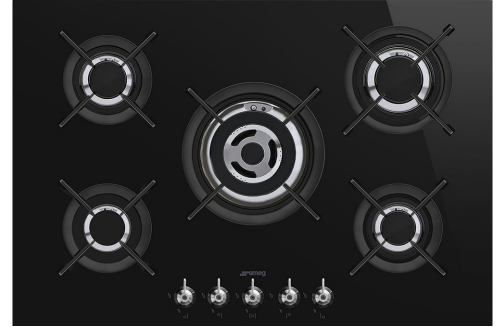

PV375CN

Product Family	Hob
Built-in type	Ultra-low profile or Fully Flushed
Dimensions	70/75 cm
Power supply	Gas
Type	Gas
EAN code	8017709233785

Aesthetics

Aesthetic	Classica
Colour	Black
Finishing	Glass
Material	Glass
Glass type	Ceramic
Glass edge	Straight edge
Glass on Steel	Yes
Pan stands	Cast iron
Burners	Smeg Contemporary
Burners Material	Brass
Burner Coating	Nichelato
Type of control setting	Control knobs
Control knob position	Front
No. of controls	5
Controls colour	Steel effect
Logo	Silk screen
Serigraphy colour	Grey

Program / Functions

No. of gas cook zones	5
Total no. of cook zones	5

Options

Worktop Cut-Out

482-486x560-564 mm

Technical Features

UR

Front-left - Gas - AUX - 1.10 kW

Rear-left - Gas - Semi Rapid - 1.70 kW

Central - Gas - UR - 4.20 kW

Rear-right - Gas - Rapid - 2.60 kW

Front-right - Gas - AUX - 1.10 kW

Gas safety valves Yes Automatic Ignition Yes

Accessories included

Cast iron wok support 1

Connecting Strip Built-in hobs,
stainless steel, 475/495 mm

Symbols glossary

- | | | | |
|--|--|---|---|
|  | Heavy duty cast iron pan stands: for maximum stability and strength. |  | Knobs control |
|  | Reinforced base: A reinforced base, developed exclusively by Smeg, consists of a steel layer fixed to the underside of the glass surface of all gas on glass hobs. |  | Ultra rapid burners: Powerful ultra rapid burners offer up to 5kw of power. |