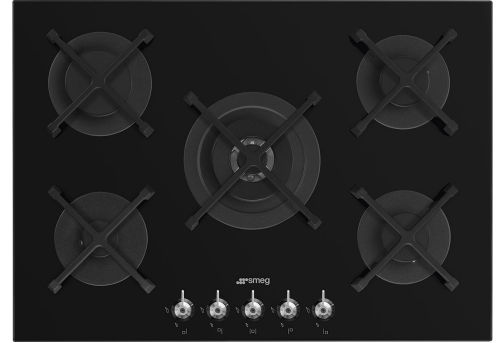

# PV375N

<b>Product Family</b>	Hob
<b>Built-in</b>	Ultra-low profile or Fully Flushed
<b>Dimensions</b>	70/75 cm
<b>Power supply</b>	Gas
<b>Type</b>	Gas
<b>EAN code</b>	8017709324681

## Aesthetics

<b>Aesthetics</b>	Classic
<b>Colour</b>	Black
<b>Finishing</b>	Glass
<b>Material</b>	Glass
<b>Glass Type</b>	Standard (clear)
<b>Glass edge</b>	Straight edge
<b>Glass on Steel</b>	Yes
<b>Pan stands</b>	Cast iron
<b>Burners</b>	Standard
<b>Burner Material</b>	Aluminium
<b>Type of control setting</b>	Control knobs
<b>Control knobs position</b>	Front
<b>No. of controls</b>	5
<b>Controls colour</b>	Steel effect
<b>Serigraphy colour</b>	White