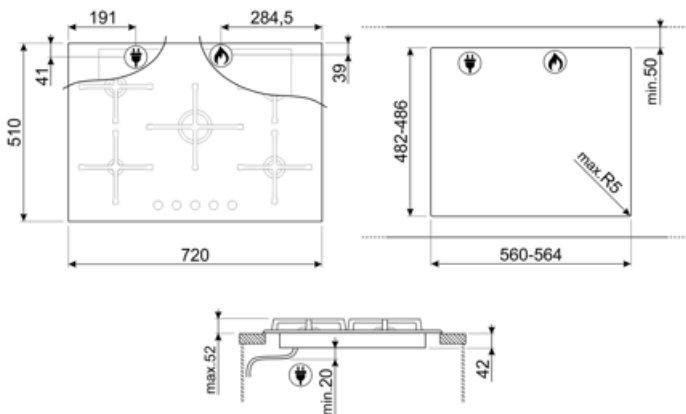

Technical Features

UR

Front left - Gas - AUX - 1.00 kW
Rear left - Gas - Semi Rapid - 1.80 kW
Central - Gas - UR - 4.00 kW
Rear right - Gas - Rapid - 1.80 kW
Front right - Gas - Semi Rapid - 1.80 kW

Gas safety valves   Yes   Automatic Ignition   Yes

Accessories Included

Cast iron wok support   1

Electrical Connection

Nominal power (W)	1 W	Frequency (Hz)	50/60 Hz
Voltage (V)	220-240 V	Power supply cable length	120 cm
Type of electric cable	Single phase	Plug	No

Gas Connection

Gas Type	G20 Natural gas	Other gas connections provided	Conical
Gas connection	Cilindrical	Gas connection rating (W)	9900 W
Other gas nozzles included	G30 GPL Liquid gas