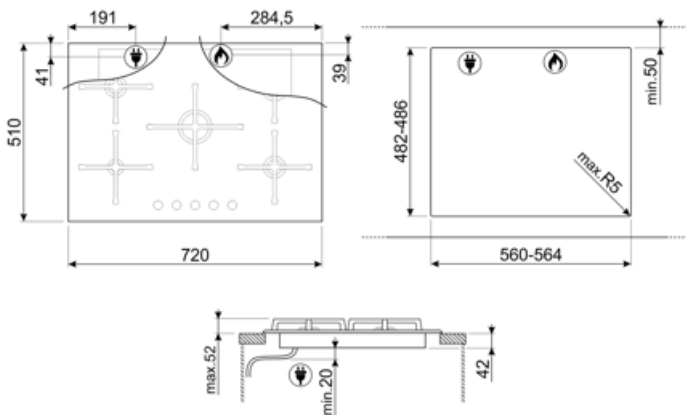

Technical Features

UR

Front left - Gas - AUX - 1.00 kW
Rear left - Gas - Semi Rapid - 1.80 kW
Central - Gas - UR - 4.00 kW
Rear right - Gas - Rapid - 1.80 kW
Front right - Gas - Semi Rapid - 1.80 kW

Gas safety valves   Yes   Automatic Ignition   Yes

Accessories Included

Cast iron wok support   1

Electrical Connection

Nominal power (W)	1 W	Frequency (Hz)	50/60 Hz
Voltage (V)	220-240 V	Power supply cable length	120 cm
Type of electric cable	Single phase		

Gas Connection

Gas Type	G20 Natural gas	Other gas connections provided	Conical
Gas connection	Cilindrica	Gas connection rating (W)	9900 W
Other gas nozzles included	G30 GPL Liquid gas