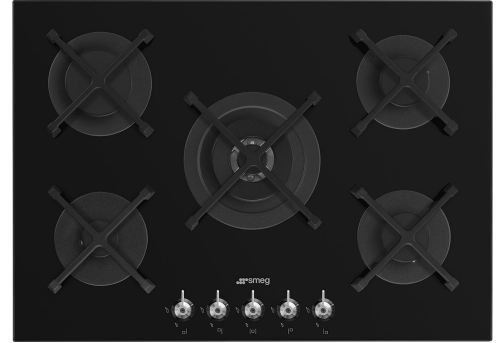

PV375N

Product Family	Hob
Built-in	Ultra-low profile or Fully Flushed
Dimensions	70/75 cm
Power supply	Gas
Type	Gas
EAN code	8017709324681

Aesthetics

Aesthetics	Classic
Colour	Black
Finishing	Glass
Material	Glass
Glass Type	Standard (clear)
Glass edge	Straight edge
Glass on Steel	Yes
Pan stands	Cast iron
Burners	Standard
Burner Material	Aluminium
Type of control setting	Control knobs
Control knobs position	Front
No. of controls	5
Controls colour	Steel effect
Logo	Silk screen
Serigraphy colour	White

Program / Functions

No. of gas cook zones	5
Total no. of cook zones	5

Options

Standard cut out	482-486x560-564 mm
-------------------------	--------------------

Technical Features

UR

Front left - Gas - AUX - 1.00 kW
 Rear left - Gas - Semi Rapid - 1.80 kW
 Central - Gas - UR - 4.00 kW
 Rear right - Gas - Rapid - 1.80 kW
 Front right - Gas - Semi Rapid - 1.80 kW

Gas safety valves Yes Automatic Ignition Yes

Accessories Included

Cast iron wok support 1

Electrical Connection

Nominal power (W)	1 W	Frequency (Hz)	50/60 Hz
Voltage (V)	220-240 V	Power supply cable length	120 cm
Type of electric cable	Single phase	Plug	No

5MP800A

Hob knobs set - Coloniale Gold/Anthracite for gas on glass hobs

5MPV3MB

Symbols glossary

- | | | | |
|--|---|---|--|
|  | Heavy duty cast iron pan stands: for maximum stability and strength. |  | Reinforced base: A reinforced base, developed exclusively by Smeg, consists of a steel layer fixed to the underside of the glass surface of all gas on glass hobs. |
|  | Ultra rapid burners: Powerful ultra rapid burners offer up to 5kw of power. |  | Knobs control |