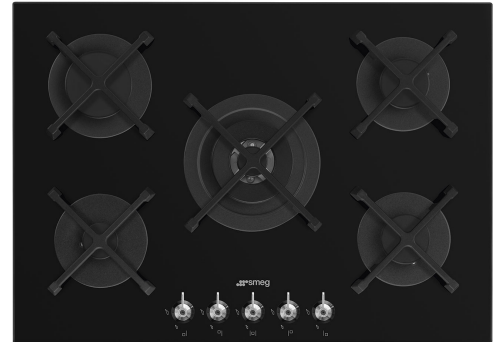

PV375N

Product Family	Hob
Built-in	Ultra-low profile or Fully Flushed
Dimensions	70/75 cm
Power supply	Gas
Type	Gas
EAN code	8017709324681

Aesthetics

Aesthetics	Classic
Colour	Black
Finishing	Glass
Material	Glass
Glass Type	Standard (clear)
Glass edge	Straight edge
Glass on Steel	Yes
Pan stands	Cast iron
Burners	Standard
Burner Material	Aluminium
Type of control setting	Control knobs
Control knobs position	Front
No. of controls	5
Controls colour	Steel effect
Logo	Silk screen
Serigraphy colour	White

Program / Functions

No. of gas cook zones	5
Total no. of cook zones	5

Options

Standard cut out	482-486x560-564 mm
-------------------------	--------------------

Technical Features

UR

Front left - Gas - AUX - 1.00 kW
 Rear left - Gas - Semi Rapid - 1.80 kW
 Central - Gas - UR - 4.00 kW
 Rear right - Gas - Rapid - 1.80 kW
 Front right - Gas - Semi Rapid - 1.80 kW

Gas safety valves Yes Automatic Ignition Yes

Accessories Included

Cast iron wok support 1

Electrical Connection

Nominal power (W)	1 W	Frequency (Hz)	50/60 Hz
Voltage (V)	220-240 V	Power supply cable length	120 cm
Type of electric cable	Single phase	Plug	No

5MP800A

Hob knobs set - Coloniale Gold/Anthracite for gas on glass hobs

5MPV3MB

Symbols glossary

- | | | | |
|--|--|---|---|
|  | Heavy duty cast iron pan stands: for maximum stability and strength. |  | Knobs control |
|  | Reinforced base: A reinforced base, developed exclusively by Smeg, consists of a steel layer fixed to the underside of the glass surface of all gas on glass hobs. |  | Ultra rapid burners: Powerful ultra rapid burners offer up to 5kw of power. |