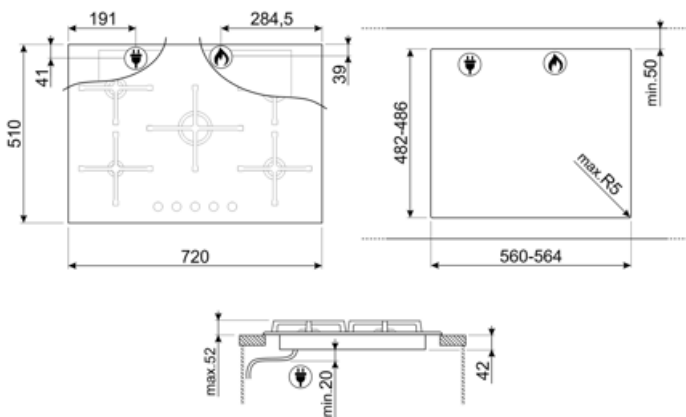

Technical Features

UR

Front-left - Gas - AUX - 1.00 kW

Rear-left - Gas - Semi Rapid - 1.80 kW

Central - Gas - UR - 4.00 kW

Rear-right - Gas - Rapid - 1.80 kW

Front-right - Gas - Semi Rapid - 1.80 kW

Gas safety valves   Yes   Automatic Ignition   Yes

Accessories included

Cast iron wok support   1

Electrical Connection

Electrical connection rating (W)	1 W	Frequency (Hz)	50/60 Hz
Voltage (V)	220-240 V	Power supply cable length	120 cm
Type of electric cable installed	Yes, Single phase	Plug	Not present

Gas Connection

Gas Type	G20 Natural gas	Other gas connections provided	Conical
Gas connection	Cilindrical	Gas connection rating (W)	9900 W
Other gas nozzles included	G30 GPL Liquid gas