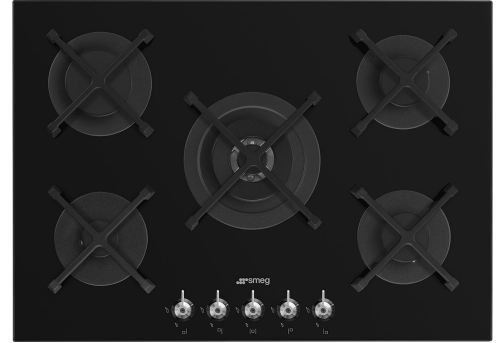

PV375N

Product Family	Hob
Built-in type	Ultra-low profile or Fully Flushed
Dimensions	70/75 cm
Power supply	Gas
Type	Gas
EAN code	8017709324681

Aesthetics

Aesthetic	Classica
Colour	Black
Finishing	Glass
Material	Glass
Glass type	Standard (clear)
Glass edge	Straight edge
Glass on Steel	Yes
Pan stands	Cast iron
Burners	Standard
Burners Material	Alluminium
Type of control setting	Control knobs
Control knob position	Front
No. of controls	5
Controls colour	Steel effect
Logo	Silk screen
Serigraphy colour	White

Program / Functions

No. of gas cook zones	5
Total no. of cook zones	5

Options

Worktop Cut-Out	482-486x560-564 mm
-----------------	--------------------

Technical Features

UR

Front-left - Gas - AUX - 1.00 kW

5MP800A

Hob knobs set - Coloniale Gold/Anthracite for gas on glass hobs

5MPV3MB

Symbols glossary

- | | | | |
|--|---|---|--|
|  | Heavy duty cast iron pan stands: for maximum stability and strength. |  | Reinforced base: A reinforced base, developed exclusively by Smeg, consists of a steel layer fixed to the underside of the glass surface of all gas on glass hobs. |
|  | Ultra rapid burners: Powerful ultra rapid burners offer up to 5kw of power. |  | Knobs control |