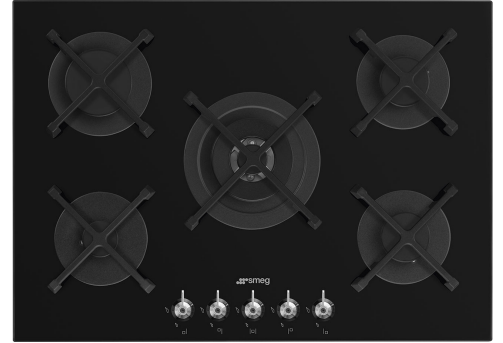

# PV375N

<b>Product Family</b>	Hob
<b>Built-in type</b>	Ultra-low profile or Fully Flushed
<b>Dimensions</b>	70/75 cm
<b>Power supply</b>	Gas
<b>Type</b>	Gas
<b>EAN code</b>	8017709324681

## Aesthetics

<b>Aesthetic</b>	Classica
<b>Colour</b>	Black
<b>Finishing</b>	Glass
<b>Material</b>	Glass
<b>Glass type</b>	Standard (clear)
<b>Glass edge</b>	Straight edge
<b>Glass on Steel</b>	Yes
<b>Pan stands</b>	Cast iron
<b>Burners</b>	Standard
<b>Burners Material</b>	Alluminium
<b>Type of control setting</b>	Control knobs
<b>Control knob position</b>	Front
<b>No. of controls</b>	5
<b>Controls colour</b>	Steel effect
<b>Logo</b>	Silk screen
<b>Serigraphy colour</b>	White

## Symbols glossary

---

- |  |   |   |  |
|--|---|---|--|
|  | Heavy duty cast iron pan stands: for maximum stability and strength.        |  | Reinforced base: A reinforced base, developed exclusively by Smeg, consists of a steel layer fixed to the underside of the glass surface of all gas on glass hobs. |
|  | Ultra rapid burners: Powerful ultra rapid burners offer up to 5kw of power. |  | Knobs control  |