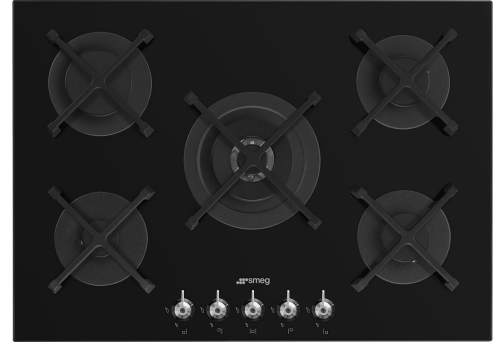

PV375NSA

Product Family	Hob
Built-in type	Ultra-low profile or Fully Flushed
Dimensions	70/75 cm
Power supply	Gas
Type	Gas
EAN code	8017709295219

Aesthetics

Aesthetic	Classica
Colour	Black
Finishing	Glass
Material	Glass
Glass type	Standard (clear)
Glass edge	Straight edge
Glass on Steel	Yes
Pan stands	Cast iron
Burners	Standard
Burners Material	Alluminium
Type of control setting	Control knobs
Control knob position	Front
No. of controls	5
Controls colour	Steel effect
Serigraphy colour	White

Options

Worktop Cut-Out	482-486x560-564 mm
------------------------	--------------------

Technical Features

Front-left - Gas - AUX - 1.00 kW
 Rear-left - Gas - Semi Rapid - 1.70 kW

Central - Gas - UR - 4.00 kW

Gas Connection

Gas Type	G30 GPL Liquid gas	Other gas nozzles included	G110 City gas, G20 Natural gas
Gas connection	Cilindrical	Gas connection rating (W)	11000 W

Not included accessories

5MP1GOG

Hob knobs set Linea knobs for Gas on Glass hobs (5 knobs)

5MP700PO

Hob knobs set - Cortina Cream/Old brass for Gas on Glass hobs

Symbols glossary (TT)

- | | | | |
|--|--|---|---|
|  | Heavy duty cast iron pan stands: for maximum stability and strength. |  | Knobs control |
|  | Reinforced base: A reinforced base, developed exclusively by Smeg, consists of a steel layer fixed to the underside of the glass surface of all gas on glass hobs. |  | Ultra rapid burners: Powerful ultra rapid burners offer up to 5kw of power. |