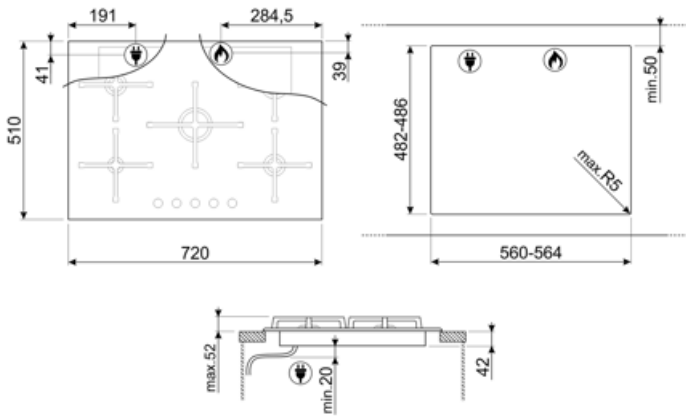

Central - Gas - UR - 4.00 kW

Rear-right - Gas - Rapid - 2.60 kW

Front-right - Gas - Semi Rapid - 1.70 kW

Gas safety valves   Yes   Automatic Ignition   Yes

Electrical Connection

Plug	Not present	Type of electric cable installed	Yes, Single phase
Electrical connection rating (W)	1 W	Frequency (Hz)	50/60 Hz
Voltage (V)	220-240 V	Power supply cable length	120 cm

Gas Connection

Gas Type	G30 GPL Liquid gas	Other gas nozzles included	G110 City gas, G20 Natural gas
Gas connection	Cilindrical	Gas connection rating (W)	11000 W