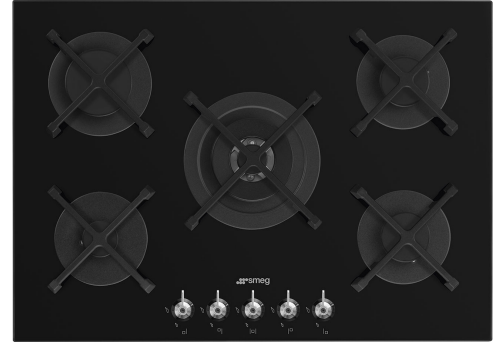

PV375NSA2

Product Family	Hob
Built-in type	Ultra-low profile or Fully Flushed
Dimensions	70/75 cm
Power supply	Gas
Type	Gas
EAN code	8017709332105

Aesthetics

Aesthetic	Classica
Colour	Black
Finishing	Glass
Material	Glass
Glass type	Standard (clear)
Glass edge	Straight edge
Glass on Steel	Yes
Pan stands	Cast iron
Burners	Standard
Burners Material	Alluminium
Type of control setting	Control knobs
Control knob position	Front
No. of controls	5
Controls colour	Steel effect
Serigraphy colour	White

Options

Worktop Cut-Out	482-486x560-564 mm
-----------------	--------------------

Technical Features

Front-left - Gas - AUX - 1.00 kW
 Rear-left - Gas - Semi Rapid - 1.80 kW

Central - Gas - UR - 4.00 kW

Rear-right - Gas - Rapid - 1.80 kW

Gas Connection

Gas Type	G30 GPL Liquid gas	Other gas nozzles included	G20 Natural gas
Gas connection	Cilindrical	Gas connection rating (W)	9900 W

Not included accessories

5MP1GOG

Hob knobs set Linea knobs for Gas on Glass hobs (5 knobs)

5MP700PO

Hob knobs set - Cortina Cream/Old brass for Gas on Glass hobs

Symbols glossary (TT)

- | | | | |
|--|--|---|---|
|  | Heavy duty cast iron pan stands: for maximum stability and strength. |  | Knobs control |
|  | Reinforced base: A reinforced base, developed exclusively by Smeg, consists of a steel layer fixed to the underside of the glass surface of all gas on glass hobs. |  | Ultra rapid burners: Powerful ultra rapid burners offer up to 5kw of power. |