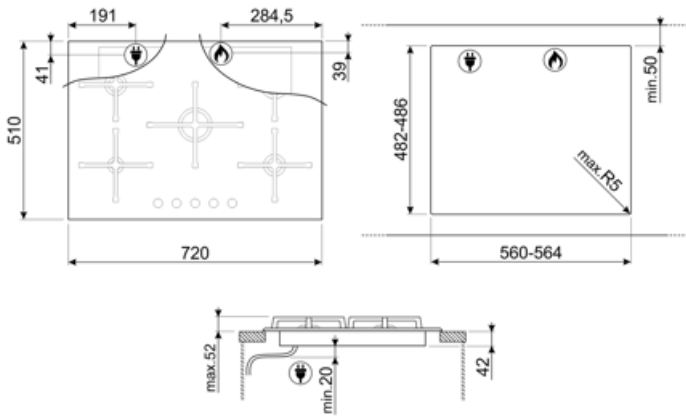

Central - Gas - UR - 4.00 kW

Rear-right - Gas - Rapid - 1.80 kW

Front-right - Gas - Semi Rapid - 1.80 kW

Gas safety valves Yes Automatic Ignition Yes

Electrical Connection

Plug	Not present	Type of electric cable installed	Yes, Single phase
Electrical connection rating (W)	1 W	Frequency (Hz)	50/60 Hz
Voltage (V)	220-240 V	Power supply cable length	120 cm

Gas Connection

Gas Type	G30 GPL Liquid gas	Other gas nozzles included	G20 Natural gas
Gas connection	Cilindrical	Gas connection rating (W)	9900 W