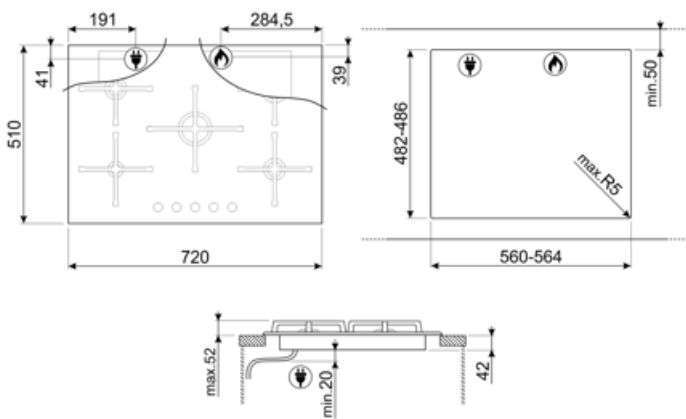

PV375NSA2

Product Family	Hob
Built-in type	Ultra-low profile or Fully Flushed
Dimensions	70/75 cm
Power supply	Gas
Type	Gas
EAN code	8017709332105

Aesthetics

Aesthetic	Classica
Colour	Black
Finishing	Glass
Material	Glass
Glass type	Standard (clear)
Glass edge	Straight edge
Glass on Steel	Yes
Pan stands	Cast iron
Burners	Standard
Burners Material	Alluminium
Type of control setting	Control knobs
Control knob position	Front
No. of controls	5
Controls colour	Steel effect
Logo	Silk screen
Serigraphy colour	White

Program / Functions

No. of gas cook zones	5
Total no. of cook zones	5

Options

Worktop Cut-Out	482-486x560-564 mm
------------------------	--------------------

Technical Features

UR

Front-left - Gas - AUX - 1.00 kW

Electrical connection rating (W)	1 W	Frequency (Hz)	50/60 Hz
Voltage (V)	220-240 V	Power supply cable length	120 cm
Type of electric cable installed	Yes, Single phase	Plug	Not present

Gas Connection

Gas Type	G30 GPL Liquid gas	Other gas nozzles included	G20 Natural gas
Gas connection	Cilindrical	Gas connection rating (W)	9900 W