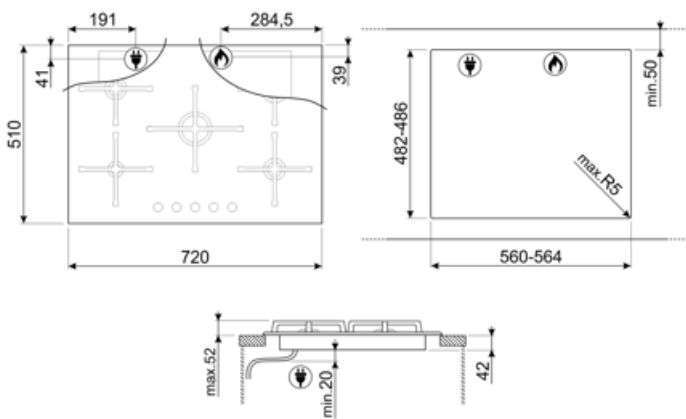

Technical Features

UR

Front-left - Gas - AUX - 1.00 kW

Rear-left - Gas - Semi Rapid - 1.80 kW

Central - Gas - UR - 4.00 kW

Rear-right - Gas - Rapid - 1.80 kW

Front-right - Gas - Semi Rapid - 1.80 kW

Gas safety valves   Yes   Automatic Ignition   Yes

Electrical Connection

Electrical connection rating (W)	1 W	Frequency (Hz)	50/60 Hz
Voltage (V)	220-240 V	Power supply cable length	120 cm
Type of electric cable installed	Yes, Single phase	Plug	Not present

Gas Connection

Gas Type	G30 GPL Liquid gas	Other gas nozzles included	G20 Natural gas
Gas connection	Cilindrical	Gas connection rating (W)	9900 W