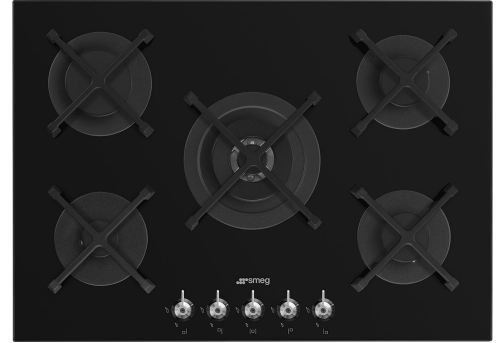

# PV375NSA2

<b>Product Family</b>	Hob
<b>Built-in type</b>	Ultra-low profile or Fully Flushed
<b>Dimensions</b>	70/75 cm
<b>Power supply</b>	Gas
<b>Type</b>	Gas
<b>EAN code</b>	8017709332105

## Aesthetics

<b>Aesthetic</b>	Classica
<b>Colour</b>	Black
<b>Finishing</b>	Glass
<b>Material</b>	Glass
<b>Glass type</b>	Standard (clear)
<b>Glass edge</b>	Straight edge
<b>Glass on Steel</b>	Yes
<b>Pan stands</b>	Cast iron
<b>Burners</b>	Standard
<b>Burners Material</b>	Alluminium
<b>Type of control setting</b>	Control knobs
<b>Control knob position</b>	Front
<b>No. of controls</b>	5
<b>Controls colour</b>	Steel effect
<b>Logo</b>	Silk screen
<b>Serigraphy colour</b>	White

## Symbols glossary

---

- |  |  |   |   |
|--|--|---|---|
|  | Heavy duty cast iron pan stands: for maximum stability and strength.   |  | Knobs control   |
|  | Reinforced base: A reinforced base, developed exclusively by Smeg, consists of a steel layer fixed to the underside of the glass surface of all gas on glass hobs. |  | Ultra rapid burners: Powerful ultra rapid burners offer up to 5kw of power. |