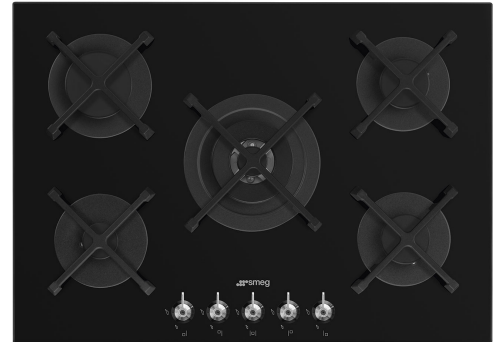

PV375NSA2

Product Family	Hob
Built-in type	Ultra-low profile or Fully Flushed
Dimensions	70/75 cm
Power supply	Gas
Type	Gas
EAN code	8017709332105

Aesthetics

Aesthetic	Classica
Colour	Black
Finishing	Glass
Material	Glass
Glass type	Standard (clear)
Glass edge	Straight edge
Glass on Steel	Yes
Pan stands	Cast iron
Burners	Standard
Burners Material	Alluminium
Type of control setting	Control knobs
Control knob position	Front
No. of controls	5
Controls colour	Steel effect
Serigraphy colour	White

Program / Functions

No. of gas cook zones	5
Total no. of cook zones	5

Options

Worktop Cut-Out	482-486x560-564 mm
-----------------	--------------------

Technical Features

UR

Front-left - Gas - AUX - 1.00 kW

5MP700AO

Hob knobs set - Cortina Anthracite/Old brass for Gas on Glass hobs

5MP800A

Hob knobs set - Coloniale Gold/Anthracite for gas on glass hobs

WOKGHU

Cast iron WOK Support

Symbols glossary

- | | | | |
|--|---|---|--|
|  | Heavy duty cast iron pan stands: for maximum stability and strength. |  | Reinforced base: A reinforced base, developed exclusively by Smeg, consists of a steel layer fixed to the underside of the glass surface of all gas on glass hobs. |
|  | Ultra rapid burners: Powerful ultra rapid burners offer up to 5kw of power. |  | Knobs control |