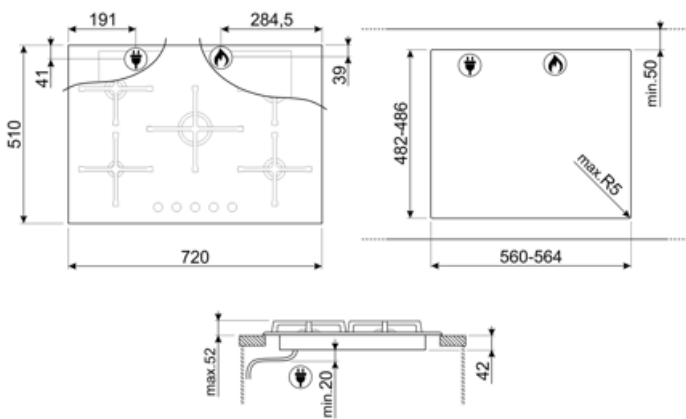

PV375NSA2

Product Family	Hob
Built-in type	Ultra-low profile or Fully Flushed
Dimensions	70/75 cm
Power supply	Gas
Type	Gas
EAN code	8017709332105

Aesthetics

Aesthetic	Classica
Colour	Black
Finishing	Glass
Material	Glass
Glass type	Standard (clear)
Glass edge	Straight edge
Glass on Steel	Yes
Pan stands	Cast iron
Burners	Standard
Burners Material	Alluminium
Type of control setting	Control knobs
Control knob position	Front
No. of controls	5
Controls colour	Steel effect
Serigraphy colour	White

Program / Functions

No. of gas cook zones	5
Total no. of cook zones	5

Options

Worktop Cut-Out	482-486x560-564 mm
-----------------	--------------------

Technical Features

UR

Front-left - Gas - AUX - 1.00 kW

Plug	Not present	Type of electric cable installed	Yes, Single phase
Electrical connection rating (W)	1 W	Frequency (Hz)	50/60 Hz
Voltage (V)	220-240 V	Power supply cable length	120 cm

Gas Connection

Gas Type	G30 GPL Liquid gas	Other gas nozzles included	G20 Natural gas
Gas connection	Cilindrical	Gas connection rating (W)	9900 W