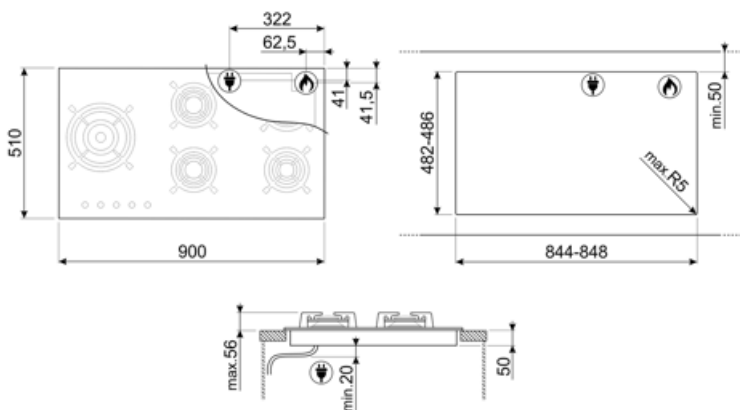

UR

Left - Gas - UR - 6.00 kW

Rear-centre - Gas - Semi Rapid - 1.70 kW

Front-centre - Gas - Semi Rapid - 1.70 kW

Rear-right - Gas - Rapid - 2.60 kW

Front-right - Gas - AUX - 1.10 kW

Gas safety valves   Yes   Automatic Ignition   Yes

Accessories Included

Cast iron wok support   1

Electrical Connection

Plug	Not present	Type of electric cable installed	Yes, Single phase
Electrical connection rating (W)	1 W	Frequency (Hz)	50/60 Hz
Voltage (V)	220-240 V	Power supply cable length	120 cm

Gas Connection

Gas Type	G20/G25 natural gas	Other gas connections provided	Conical
Gas connection	Cilindrical	Gas connection rating (W)	12900 W
Other gas nozzles included	G30 GPL Liquid gas