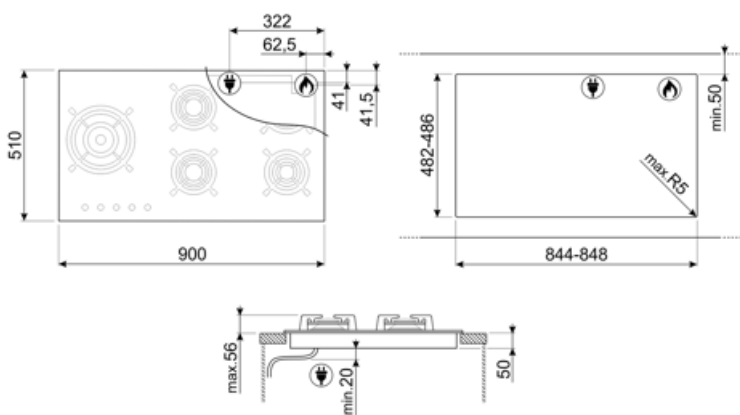

Standard cut out 482-486x844-848 mm

Technical Features

UR

Centre left - Gas - 2UR (dual) - 4.00 kW
Rear centre - Gas - Semi Rapid - 1.80 kW
Front centre - Gas - Semi Rapid - 1.80 kW
Rear right - Gas - Rapid - 2.60 kW
Front right - Gas - AUX - 1.00 kW

Gas safety valves Yes Automatic Ignition Yes

Electrical Connection

Nominal power (W)	1 W	Frequency (Hz)	50/60 Hz
Voltage (V)	220-240 V	Power supply cable length	120 cm
Type of electric cable	Single phase	Plug	No

Gas Connection

Gas Type	G20 Natural gas	Other gas connections provided	Conical
Gas connection	Cilindrical	Gas connection rating (W)	10800 W
Other gas nozzles included	G30 GPL Liquid gas