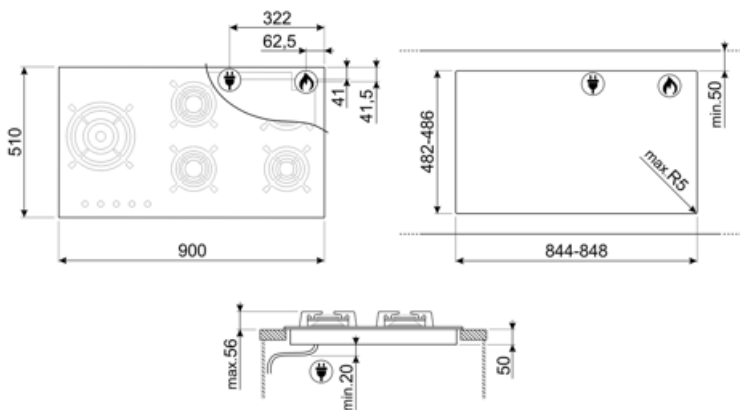

Technical Features

UR

Centre-left - Gas - 2UR (dual) - 4.00 kW
Rear-centre - Gas - Semi Rapid - 1.80 kW
Front-centre - Gas - Semi Rapid - 1.80 kW
Rear-right - Gas - Rapid - 2.60 kW
Front-right - Gas - AUX - 1.00 kW

Gas safety valves Yes Automatic Ignition Yes

Electrical Connection

Electrical connection rating (W)	1 W	Frequency (Hz)	50/60 Hz
Voltage (V)	220-240 V	Power supply cable length	120 cm
Type of electric cable installed	Yes, Single phase	Plug	Not present

Gas Connection

Gas Type	G20 Natural gas	Other gas connections provided	Conical
Gas connection	Cilindrical	Gas connection rating (W)	10800 W
Other gas nozzles included	G30 GPL Liquid gas