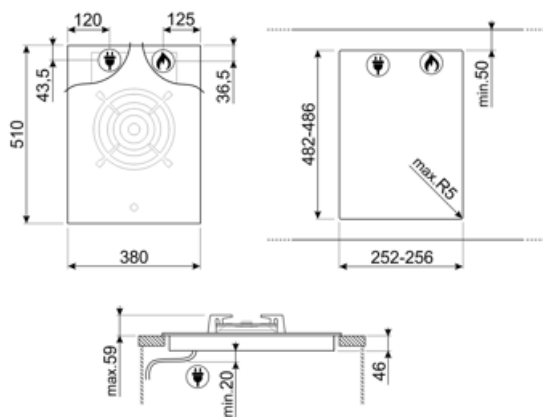

Technical Features

UR

Central - Gas - UR - 6.00 kW

Gas safety valves	Yes	Automatic Ignition	Yes

Accessories included

Cast iron wok support 1

Electrical Connection

Electrical connection rating (W)	1 W	Power supply cable length	120 cm
Voltage (V)	220-240 V	Plug	Not present
Frequency (Hz)	50/60 Hz		

Gas Connection

Gas Type	G20 Natural gas	Other gas connections provided	Conical
Gas connection	Cilindrical	Gas connection rating (W)	6000 W
Other gas nozzles included	G30 GPL Liquid gas