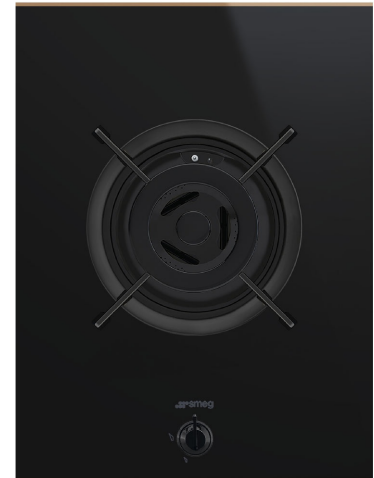

# PV631CNR

Product Family	Hob
Built-in type	Traditional
Dimensions	38 cm
Power supply	Gas
Type	Gas
EAN code	8017709218218

## Aesthetics

Aesthetic	Dolce Stil Novo
Colour	Black
Finishing	Glass
Material	Glass
Glass type	Ceramic
Glass on Steel	Yes
Pan stands	Cast iron
Burner Coating	Black Ceram
Type of control setting	Control knobs
Control knob position	Front
No. of controls	1
Controls colour	Black
Components finishing	Copper
Logo	Silk screen
Serigraphy colour	Grey

## Symbols glossary

---

- |  |   |   |  |
|--|---|---|--|
|  | Standard installation: Traditional installation in tabletop, suitable for any kitchen sets. |  | Heavy duty cast iron pan stands: for maximum stability and strength.   |
|  | Knobs control   |  | Reinforced base: A reinforced base, developed exclusively by Smeg, consists of a steel layer fixed to the underside of the glass surface of all gas on glass hobs. |
|  | Ultra rapid burners: Powerful ultra rapid burners offer up to 5kw of power.                 |   |  |