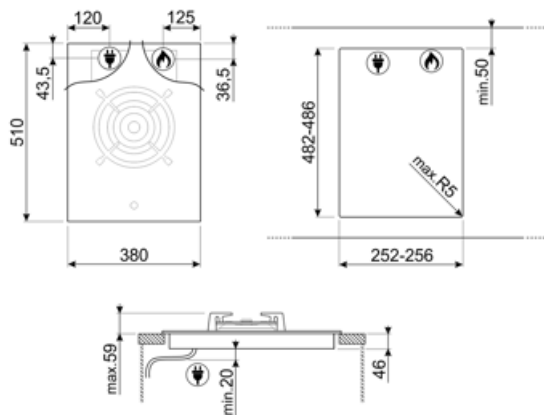

Technical Features

UR

Central - Gas - UR - 6.00 kW

Gas safety valves   Yes   Automatic Ignition   Yes

Accessories Included

Cast iron wok support   1

Electrical Connection

Electrical connection rating (W)	1 W	Frequency (Hz)	50/60 Hz
Voltage (V)	220-240 V	Power supply cable length	120 cm
Type of electric cable	Single phase	Plug	(I) Australia

Gas Connection

Gas Type	G20 Natural gas	Other gas connections provided	Cylindrical
Gas connection	Conical	Gas connection rating (W)	6000 W
Other gas nozzles included	G30 GPL Liquid gas