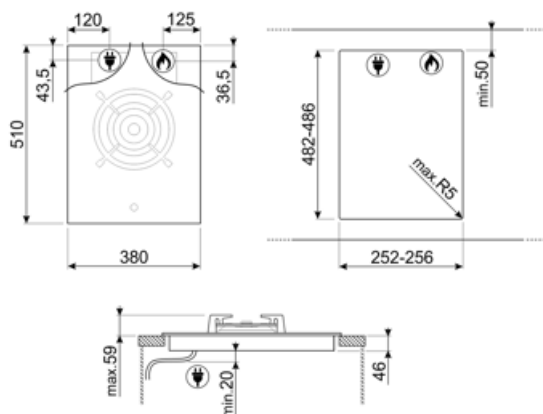

Corte padrão

482-486x252-256 mm

Technical Features

UR

Central - Gas - UR - 6.00 kW

Gas safety valves Yes Automatic Ignition Yes

Accessories Included

Cast iron wok support 1

Electrical Connection

Plug	No	Frequency (Hz)	50/60 Hz
Electrical connection rating (W)	1 W	Comprimento do cabo de alimentação	120 cm
Voltage (V)	220-240 V	Ficha elétrica	No

Gas Connection

Gas Type	G20 Natural gas	Other gas connections provided	Conical
Ligação ao gás	Ligação ao gás cilíndrica	Gas connection rating (W)	6000 W
Other gas nozzles included	G30 GPL Liquid gas