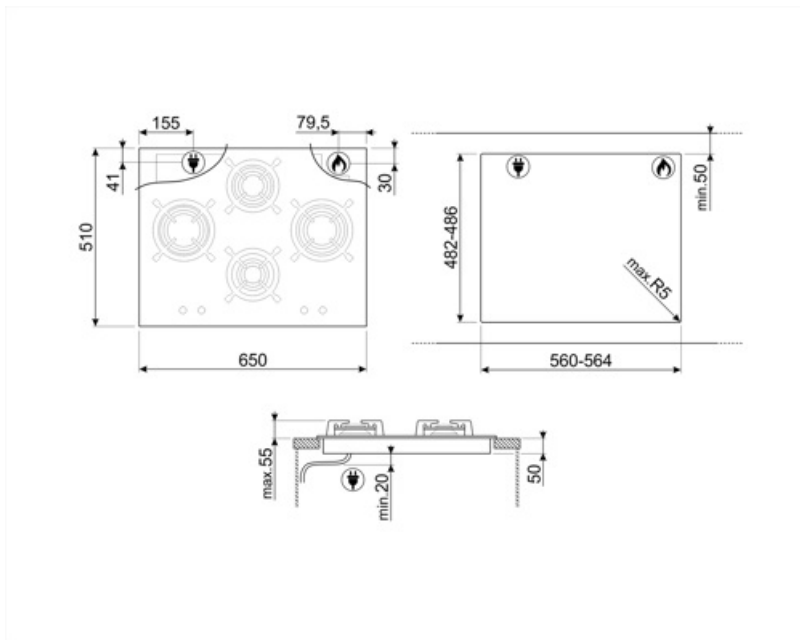

# PV664LCNR

Product Family	Hob
Built-in type	Traditional
Dimensions	65 cm
Power supply	Gas
Type	Gas
EAN code	8017709222123

## Options

Worktop Cut-Out	482-486x560-564 mm
-----------------	--------------------