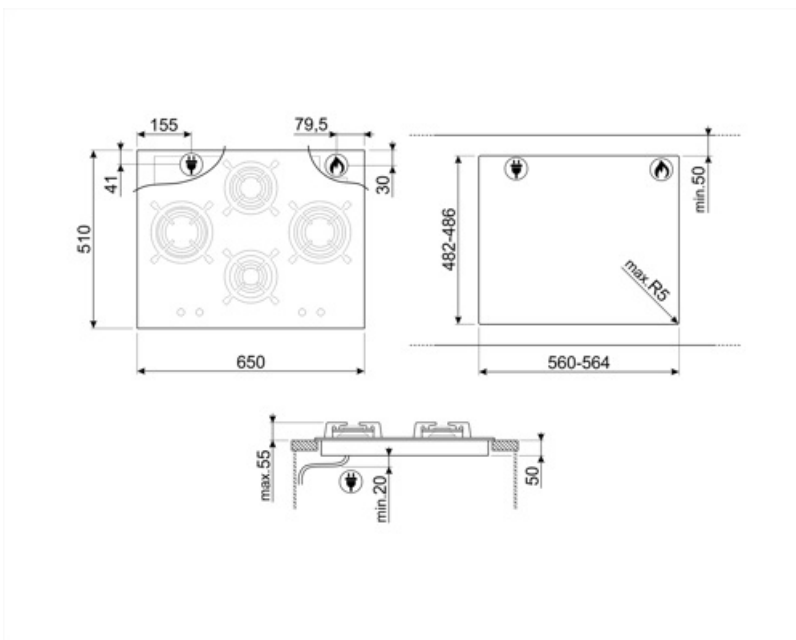

Corte padrão

482-486x560-564 mm

Technical Features

Left - Gas - Rapid - 3.10 kW

Rear-centre - Gas - Semi Rapid - 1.70 kW

Front-centre - Gas - AUX - 1.10 kW

Right - Gas - Rapid - 2.60 kW

Gas safety valves	Yes	Automatic Ignition	Yes

Electrical Connection

Plug	No	Frequency (Hz)	50/60 Hz
Electrical connection rating (W)	1 W	Comprimento do cabo de alimentação	120 cm
Voltage (V)	220-240 V	Ficha elétrica	No

Gas Connection

Gas Type	G20/G25 natural gas	Other gas connections provided	Conical
Ligação ao gás	Ligação ao gás cilíndrica	Gas connection rating (W)	8500 W
Other gas nozzles included	G30 GPL Liquid gas