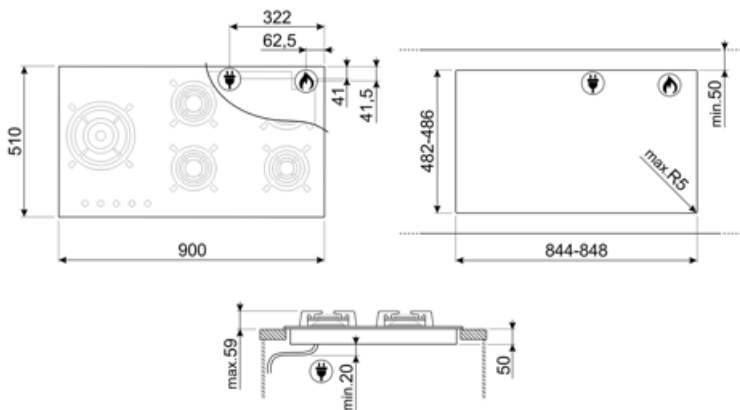

PV695LCNR

Product Family	Hob
Built-in	Traditional
Dimensions	90 cm
Power supply	Gas
Type	Gas
EAN code	8017709222161

Aesthetics

Aesthetics	Dolce Stil Novo
Colour	Black
Finishing	Glass
Material	Glass
Glass Type	Ceramic
Glass on Steel	Yes
Pan stands	Cast iron
Burner Coating	Black Ceram
Type of control setting	Control knobs
Control knobs position	Front
No. of controls	5
Controls colour	Black
Components finishing	Copper
Logo	Silk screen
Serigraphy colour	Grey

Program / Functions

No. of gas cook zones	5
Total no. of cook zones	5

Options

Standard cut out	482-486x844-848 mm
------------------	--------------------

Technical Features

UR

Left - Gas - UR - 6.00 kW

Rear centre - Gas - Semi Rapid - 1.70 kW

Front centre - Gas - Semi Rapid - 1.70 kW

Rear right - Gas - Rapid - 2.60 kW

Front right - Gas - AUX - 1.10 kW

Gas safety valves Yes Automatic Ignition Yes

Accessories Included

Cast iron wok support 1

Electrical Connection

Nominal power (W)	1 W	Power supply cable length	120 cm
Voltage (V)	220-240 V	Plug	No
Frequency (Hz)	50/60 Hz		

Gas Connection

Gas Type	G20 Natural gas	Other gas connections provided	Conical
Gas connection	Cilindrical	Gas connection rating (W)	13100 W
Other gas nozzles included	G30 GPL Liquid gas		