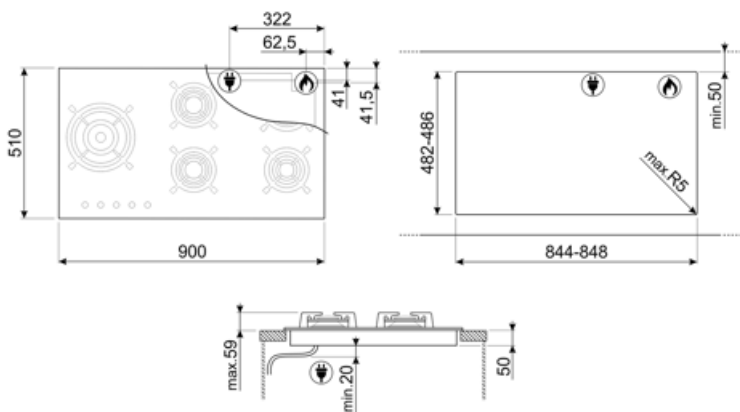

PV695LCNR

Product Family	Hob
Built-in type	Traditional
Dimensions	90 cm
Power supply	Gas
Type	Gas
EAN code	8017709222161

Aesthetics

Aesthetic	Dolce Stil Novo
Colour	Black
Finishing	Glass
Material	Glass
Glass type	Ceramic
Glass on Steel	Yes
Pan stands	Cast iron
Burner Coating	Black Ceram
Type of control setting	Control knobs
Control knob position	Front
No. of controls	5
Controls colour	Black
Components finishing	Copper
Logo	Silk screen
Serigraphy colour	Grey

Program / Functions

No. of gas cook zones	5
Total no. of cook zones	5

Options

Worktop Cut-Out	482-486x844-848 mm
-----------------	--------------------

Technical Features

UR

Left - Gas - UR - 6.00 kW

Rear-centre - Gas - Semi Rapid - 1.70 kW

Front-centre - Gas - Semi Rapid - 1.70 kW

Rear-right - Gas - Rapid - 2.60 kW

Front-right - Gas - AUX - 1.10 kW

Gas safety valves Yes Automatic Ignition Yes

Accessories Included

Cast iron wok support 1

Electrical Connection

Electrical connection rating (W)	1 W	Power supply cable length	120 cm
Voltage (V)	220-240 V	Plug	Not present
Frequency (Hz)	50/60 Hz		

Gas Connection

Gas Type	G20 Natural gas	Other gas connections provided	Conical
Gas connection	Cilindrical	Gas connection rating (W)	13100 W
Other gas nozzles included	G30 GPL Liquid gas		