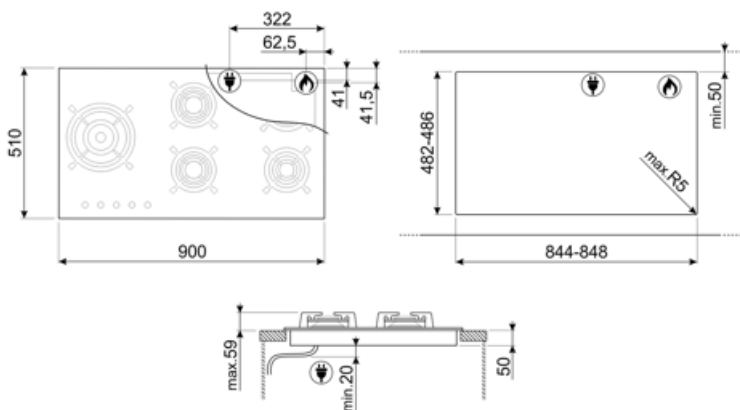

PV695LCNR

Product Family	Hob
Built-in type	Traditional
Dimensions	90 cm
Power supply	Gas
Type	Gas
EAN code	8017709222161

Aesthetics

Aesthetic	Dolce Stil Novo
Colour	Black
Finishing	Glass
Material	Glass
Glass type	Ceramic
Glass on Steel	Yes
Pan stands	Cast iron
Burner Coating	Black Ceram
Type of control setting	Control knobs
Control knob position	Front
No. of controls	5
Controls colour	Black
Components finishing	Copper
Logo	Silk screen
Serigraphy colour	Grey

Program / Functions

No. of gas cook zones	5
Total no. of cook zones	5

Options

Worktop Cut-Out	482-486x844-848 mm
------------------------	--------------------

Technical Features

UR

Left - Gas - UR - 6.00 kW

Cast iron wok support 1

Electrical Connection

Electrical connection rating (W)	1 W	Power supply cable length	120 cm
Voltage (V)	220-240 V	Plug	Not present
Frequency (Hz)	50/60 Hz		

Gas Connection

Gas Type	G20 Natural gas	Other gas connections provided	Conical
Gas connection	Cilindrical	Gas connection rating (W)	13100 W
Other gas nozzles included	G30 GPL Liquid gas		