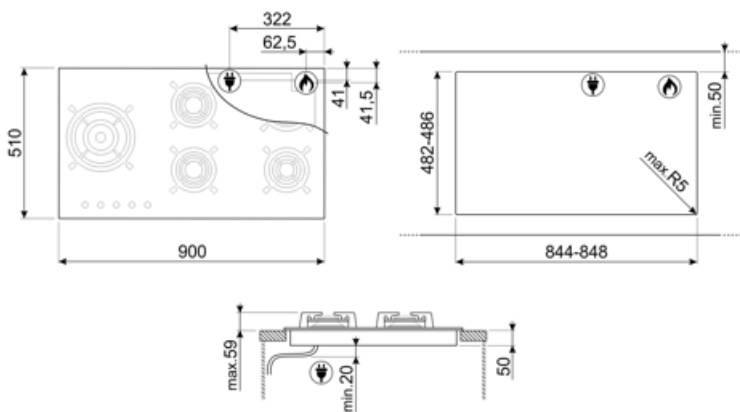

PV695LCNR

Product Family	Hob
Built-in type	Traditional
Dimensions	90 cm
Power supply	Gas
Type	Gas
EAN code	8017709222161

Aesthetics

Aesthetic	Dolce Stil Novo
Colour	Black
Finishing	Glass
Material	Glass
Glass type	Ceramic
Glass on Steel	Yes
Pan stands	Cast iron
Burner Coating	Black Ceram
Type of control setting	Control knobs
Control knob position	Front
No. of controls	5
Controls colour	Black
Components finishing	Copper
Logo	Silk screen
Serigraphy colour	Grey

Program / Functions

No. of gas cook zones	5
Total no. of cook zones	5

Options

Worktop Cut-Out	482-486x844-848 mm
-----------------	--------------------

Technical Features

UR

Left - Gas - UR - 6.00 kW

Rear-centre - Gas - Semi Rapid - 1.70 kW

Front-centre - Gas - Semi Rapid - 1.70 kW

Rear-right - Gas - Rapid - 2.60 kW

Front-right - Gas - AUX - 1.10 kW

Gas safety valves Yes Automatic Ignition Yes

Accessories included

Cast iron wok support 1

Electrical Connection

Electrical connection rating (W)	1 W	Power supply cable length	120 cm
Voltage (V)	220-240 V	Plug	Not present
Frequency (Hz)	50/60 Hz		

Gas Connection

Gas Type	G20 Natural gas	Other gas connections provided	Conical
Gas connection	Cilindrical	Gas connection rating (W)	13100 W
Other gas nozzles included	G30 GPL Liquid gas		