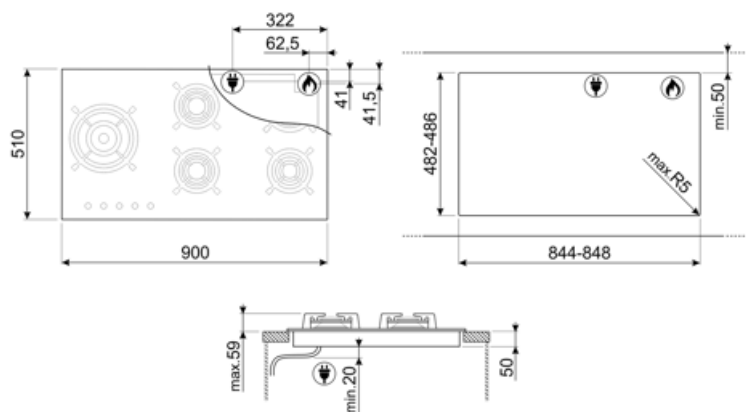

Technische specificaties

UR

Linksvoor - Gas - URP - 6.00 kW

Middenachter - Gas - SRD - 1.70 kW

Middenvoor - Gas - SRD - 1.70 kW

Rechtsachter - Gas - RP - 2.60 kW

Rechtsvoor - Gas - AUX - 1.10 kW

Thermobeveiliging Ja

Automatische ontsteking Ja

Meegeleverde accessoires

Gietijzeren wokring 1

Elektrische aansluiting

Nominale aansluitwaarde 1 W

Lengte voedingskabel 120 cm
Stekker Nee

Spanning (V) 220-240 V

Frequentie 50/60 Hz

Gasaansluiting

Type gas G20 Aardgas

Andere gasaansluitingen Konisch

Gasaansluiting Cilindrisch

Andere sproeiers meegeleverd Sproeiers butaan/propaan gas meegeleverd

Nominale aansluitwaarde gas 13100 W