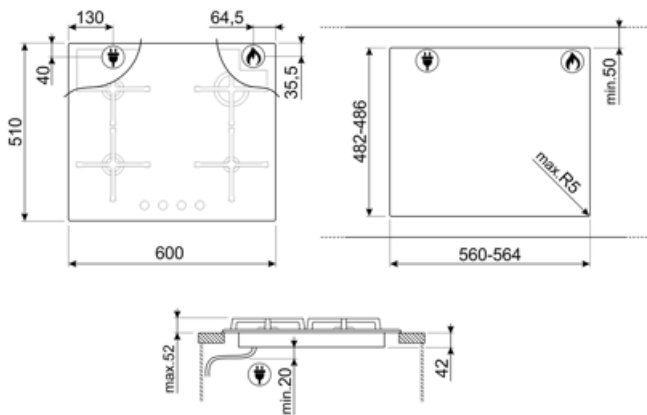

Technical Features

Front-left - Gas - Semi Rapid - 1.70 kW

Rear-left - Gas - Semi Rapid - 1.70 kW

Rear-right - Gas - Rapid - 2.90 kW

Front-right - Gas - AUX - 1.00 kW

Gas safety valves Yes Automatic Ignition Yes

Electrical Connection

Plug	Not present	Type of electric cable installed	Yes, Single phase
Electrical connection rating (W)	1 W	Frequency (Hz)	50/60 Hz
Voltage (V)	220-240 V	Power supply cable length	120 cm

Gas Connection

Gas Type	G20/G25 natural gas	Other gas nozzles included	G30 GPL Liquid gas
Gas connection	Cilindrical	Gas connection rating (W)	7300 W