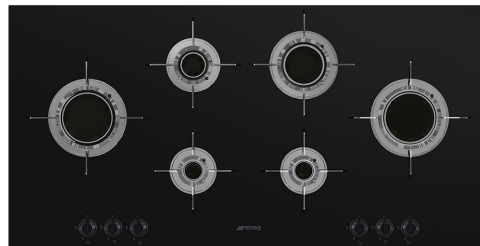

# PVL6106CN

Product Family	Hob
Built-in type	Ultra-low profile or Fully Flushed
Dimensions	100 cm
Power supply	Gas
Type	Gas
EAN code	8017709220624

## Aesthetics

Aesthetic	Dolce Stil Novo
Colour	Black
Finishing	Glass
Material	Glass
Glass type	Ceramic
Glass edge	Straight edge
Glass on Steel	Yes
Pan stands	Stainless steel
Pan Stand Coating	Titanium
Burners	Laminate
Burners Material	Brass
Burner Coating	Nichelato
Type of control setting	Control knobs
Control knob position	Front
No. of controls	6
Controls colour	Black
Serigraphy colour	Grey
Alternative colours available	Stainless steel

## Symbols glossary

---

Reinforced base: A reinforced base, developed exclusively by Smeg, consists of a steel layer fixed to the underside of the glass surface of all gas on glass hobs.

Ultra rapid burners: Powerful ultra rapid burners offer up to 5kw of power.