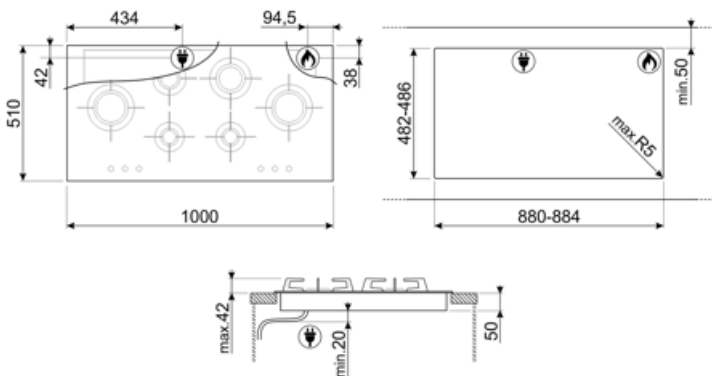

Options

Worktop Cut-Out 482-486x880-884 mm

Technical Features

Centre-left - Gas - UR - 3.50 kW
Rear-left - Gas - Semi Rapid - 1.60 kW
Front-left - Gas - AUX - 1.00 kW
Rear-right - Gas - Rapid - 2.50 kW
Front-right - Gas - AUX - 1.00 kW
Centre-right - Gas - UR - 3.50 kW

Gas safety valves Yes Automatic Ignition Yes

Electrical Connection

Plug	Not present	Type of electric cable installed	Yes, Single phase
Electrical connection rating (W)	1 W	Frequency (Hz)	50/60 Hz
Voltage (V)	220-240 V	Power supply cable length	120 cm

Gas Connection

Gas Type	G20 Natural gas	Other gas connections provided	Conical
Gas connection	Cilindrical	Gas connection rating (W)	13100 W
Other gas nozzles included	G25 Natural gas, G30 GPL Liquid gas