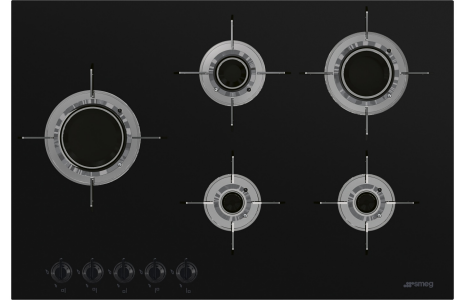

# PVL675LCNAU

<b>Product Family</b>	Hob
<b>Built-in type</b>	Ultra-low profile or Fully Flushed
<b>Dimensions</b>	70/75 cm
<b>Power supply</b>	Gas
<b>Type</b>	Gas
<b>EAN code</b>	8017709259624

## Aesthetics

<b>Aesthetic</b>	Dolce Stil Novo
<b>Colour</b>	Black
<b>Finishing</b>	Glass
<b>Material</b>	Glass
<b>Glass type</b>	Ceramic
<b>Glass edge</b>	Straight edge
<b>Glass on Steel</b>	Yes
<b>Pan stands</b>	Stainless steel
<b>Pan Stand Coating</b>	Titanium
<b>Burners</b>	Laminate
<b>Burners Material</b>	Brass
<b>Burner Coating</b>	Nichelato
<b>Type of control setting</b>	Control knobs
<b>Control knob position</b>	Front
<b>No. of controls</b>	5
<b>Controls colour</b>	Black
<b>Serigraphy colour</b>	Grey
<b>Alternative colours available</b>	Stainless steel

## Options

Standard cut out 482-486x700-704 mm

## Symbols glossary (TT)

---

Reinforced base: A reinforced base, developed exclusively by Smeg, consists of a steel layer fixed to the underside of the glass surface of all gas on glass hobs.

Ultra rapid burners: Powerful ultra rapid burners offer up to 5kw of power.