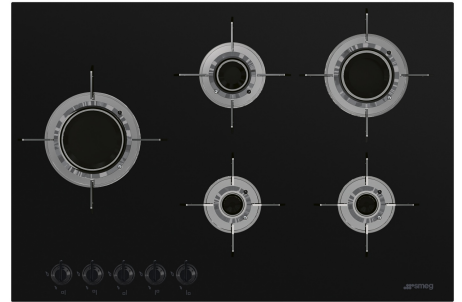

# PVL675LCNAU

<b>Product Family</b>	Hob
<b>Built-in type</b>	Ultra-low profile or Fully Flushed
<b>Dimensions</b>	70/75 cm
<b>Power supply</b>	Gas
<b>Type</b>	Gas
<b>EAN code</b>	8017709259624

## Aesthetics

<b>Aesthetic</b>	Dolce Stil Novo
<b>Colour</b>	Black
<b>Finishing</b>	Glass
<b>Material</b>	Glass
<b>Glass type</b>	Ceramic
<b>Glass edge</b>	Straight edge
<b>Glass on Steel</b>	Yes
<b>Pan stands</b>	Stainless steel
<b>Pan Stand Coating</b>	Titanium
<b>Burners</b>	Laminate
<b>Burners Material</b>	Brass
<b>Burner Coating</b>	Nichelato
<b>Type of control setting</b>	Control knobs
<b>Control knob position</b>	Front
<b>No. of controls</b>	5
<b>Controls colour</b>	Black
<b>Logo</b>	Silk screen
<b>Serigraphy colour</b>	Grey
<b>Alternative colours available</b>	Stainless steel

## Symbols glossary

---

- |   |   |  |  |
|---|---|--|--|
|  A square icon containing a circle with a vertical line through its center, representing a knob or control. | Knobs control   |  A square icon containing a stylized representation of a reinforced base, showing a layer of steel fixed to the underside of a glass surface. | Reinforced base: A reinforced base, developed exclusively by Smeg, consists of a steel layer fixed to the underside of the glass surface of all gas on glass hobs. |
|  A square icon containing the letters "UR" in a bold, uppercase font.                                       | Ultra rapid burners: Powerful ultra rapid burners offer up to 5kw of power. |  |  |