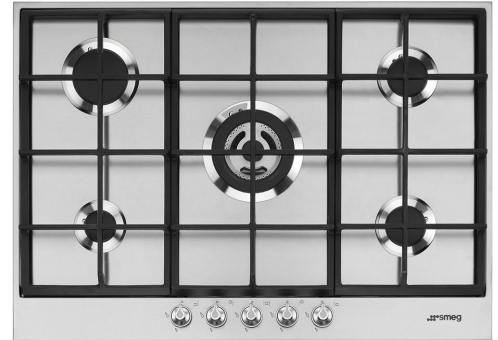

PX175

Product Family	Hob
Built-in type	Traditional
Dimensions	70/75 cm
Power supply	Gas
Type	Gas
EAN code	8017709247423

Aesthetics

Aesthetic	Linea
Colour	Stainless steel
Acabamento	Satin
Material	Stainless Steel
Type of steel	Brushed
Série	Nova
Pan stands	Cast iron
Pan Stand Coating	No
Burners	Smeg Contemporary
Burners Material	Alluminium
Burner Coating	No
Type of control setting	Control knobs
Control knob position	Front
No. of controls	5
Controls colour	Steel effect
Illuminated control knobs	No
Control knob protection	No
Serigraphy colour	Black
Alternative colours available	No

Program / Functions

No. of gas cook zones	5
Total no. of cook zones	5

Options

Corte padrão

478-482x555-560 mm

Technical Features

Front-left - Gas - AUX - 1.10 kW

Rear-left - Gas - Rapid - 2.60 kW