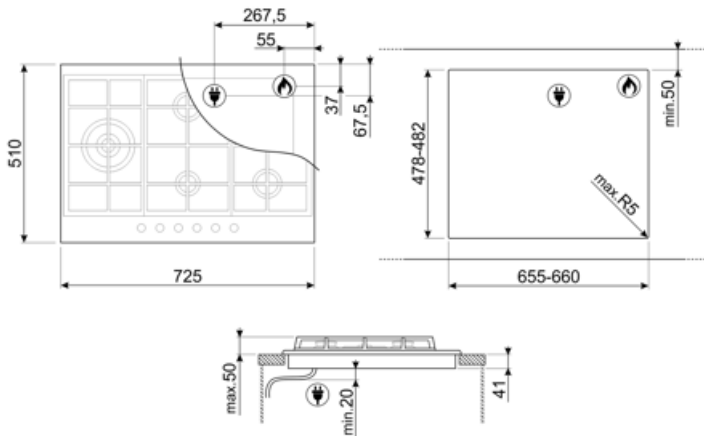

Technical Features

UR

Centre-left - Gas - 2UR (dual) - 4.20 kW
Rear-centre - Gas - Semi Rapid - 1.80 kW
Front-centre - Gas - AUX - 1.10 kW
Rear-right - Gas - Rapid - 2.60 kW
Front-right - Gas - Semi Rapid - 1.80 kW

Gas safety valves   Yes   Automatic Ignition   Yes

Electrical Connection

Electrical connection rating (W)	1 W	Frequency (Hz)	50/60 Hz
Voltage (V)	220-240 V	Power supply cable length	120 cm
Type of electric cable installed	Yes, Single phase	Plug	Not present

Gas Connection

Gas Type	G20 Natural gas	Other gas connections provided	Conical
Gas connection	Cilindrica	Gas connection rating (W)	11500 W
Other gas nozzles included	G30 GPL Liquid gas