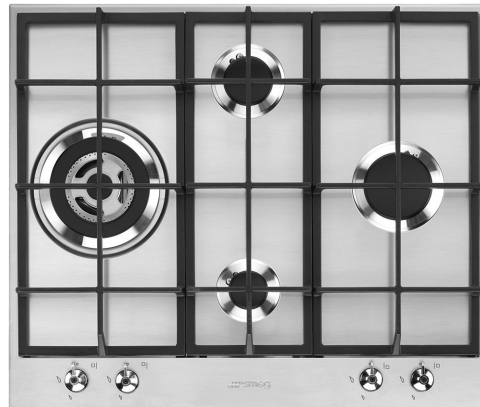

Standaard opbouw

60 cm

Gas en Elektriciteit

Gas

8017709252106

Design

Design

Serie

Positie bediening

Aantal bedieningsknoppen

Kleur bedieningsknoppen

Logo

Kleur serigrafie

Classici

Nieuw

Inox

4

Inox look

Geëts

Zwart

Program / Functions

Aantal kookzones gas

4

Totaal aantal kookzones

GRW
Wok support

WOKGHU
Gietijzeren wok steun

Alternative products

PX364LMB

Kleur: Mat zwart

Symbols glossary

- | | | | |
|--|---|---|---|
|  | Standard installation: Traditional installation in tabletop, suitable for any kitchen sets. |  | Heavy duty cast iron pan stands: for maximum stability and strength. |
|  | CUT_OUT_STANDARD_72dpi |  | Ultra rapid burners: Powerful ultra rapid burners offer up to 5kw of power. |
|  | Knobs control | | |