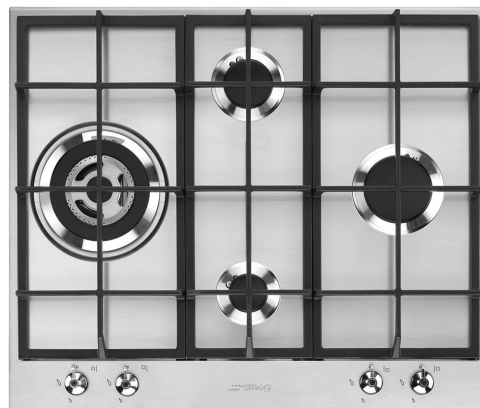

PX364L

Product familie

Type

Afmeting

Voeding

Type

EAN-code

Kookplaat

Standaard opbouw

60 cm

Gas en Elektriciteit

Gas

8017709252106

Design

Design

Serie

Kleur

Afwerking

Materiaal

Type staal

Pottendragers

Gasbranders

Materiaal branders

Bediening

Positie bediening

Aantal bedieningsknoppen

Kleur bedieningsknoppen

Logo

Kleur serigrafie

Classici

Nieuw

Inox

Geborsteld inox

Inox

Geborsteld inox

Gietijzeren pottendragers

Gietijzeren branders

Aluminium

Bedieningsknoppen

Vooraan

4

Inox look

Geëts

Zwart

Program / Functions

Aantal kookzones gas

4

Totaal aantal kookzones

4

Opties

Worktop Cut-Out

478-482x555-560 mm