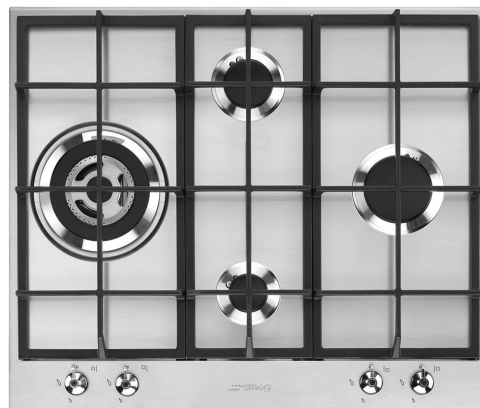

Standaard opbouw

60 cm

Gas en Elektriciteit

Gas

8017709252106

Design

Design

Serie

Positie bediening

Aantal bedieningsknoppen

Kleur bedieningsknoppen

Logo

Kleur serigrafie

Classici

Nieuw

Inox

4

Inox look

Geëts

Zwart

Program / Functions

Aantal kookzones gas

4

Totaal aantal kookzones

- | | | | |
|--|---|---|---|
|  | Standard installation: Traditional installation in tabletop, suitable for any kitchen sets. |  | Heavy duty cast iron pan stands: for maximum stability and strength. |
|  | CUT_OUT_STANDARD_72dpi |  | Ultra rapid burners: Powerful ultra rapid burners offer up to 5kw of power. |
|  | Knobs control | | |