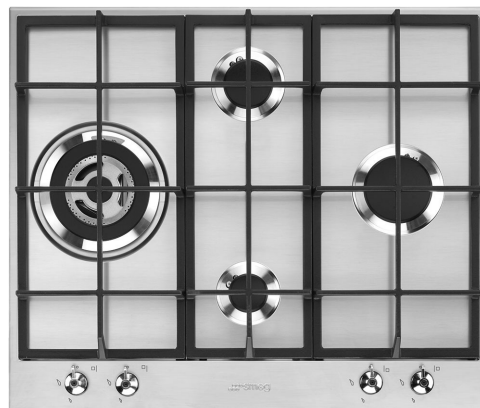

Standaard opbouw

60 cm

Gas en Elektriciteit

Gas

8017709252106

Design

Design

Serie

Positie bediening

Aantal bedieningsknoppen

Kleur bedieningsknoppen

Logo

Kleur serigrafie

Classici

Nieuw

Inox

4

Inox look

Geëts

Zwart

Program / Functions

Aantal kookzones gas

4

Totaal aantal kookzones

GRW
Wok support

WOKGHU
Gietijzeren wok steun

Alternative products

PX364LMB

Kleur: Mat zwart

Symbols glossary

- | | | | |
|--|---|---|---|
|  | Standard installation: Traditional installation in tabletop, suitable for any kitchen sets. |  | Heavy duty cast iron pan stands: for maximum stability and strength. |
|  | CUT_OUT_STANDARD_72dpi |  | Ultra rapid burners: Powerful ultra rapid burners offer up to 5kw of power. |
|  | Knobs control | | |