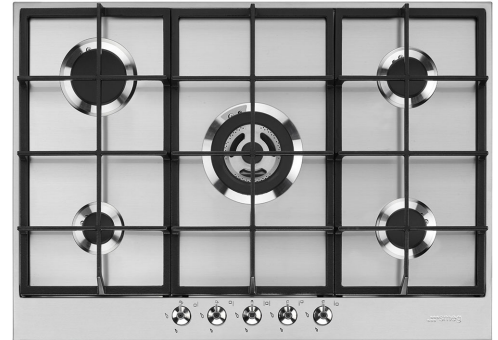

PX375

Product Family	Hob
Built-in	Traditional
Dimensions	70/75 cm
Power supply	Gas
Type	Gas
EAN code	8017709252090

Aesthetics

Aesthetics	Classic
Colour	Stainless steel
Finishing	Brushed
Material	Stainless Steel
Type of steel	Brushed
Series	New
Pan stands	Cast iron
Burners	Smeg Contemporary
Burner Material	Aluminium
Type of control setting	Control knobs
Control knobs position	Front
No. of controls	5
Controls colour	Steel effect
Serigraphy colour	Black

Programs / Functions

Total no. of cook zones	5
No. of gas cook zones	5

Options

Standard cut out	478-482x555-560 mm
-------------------------	--------------------

Technical Features

UR

Front left - Gas - AUX - 1.10 kW
 Rear left - Gas - Rapid - 2.60 kW
 Central - Gas - UR - 4.00 kW
 Rear right - Gas - Semi Rapid - 1.80 kW
 Front right - Gas - Semi Rapid - 1.80 kW

6MP1PX3

Hob knobs set - Linea

WOKGHU

Cast-Iron WOK Support

GRW

Wok support

TPK

Stainless steel grill plate to cook
Teppanyaki dishes

Symbols glossary

- | | | | |
|--|--|---|---|
|  | Standard installation: Traditional installation in tabletop, suitable for any kitchen sets |  | Heavy duty cast iron pan stands: for maximum stability and strength. |
|  | CUT_OUT_STANDARD_72dpi |  | Ultra rapid burners: Powerful ultra rapid burners offer up to 5kw of power. |
|  | Knobs control | | |