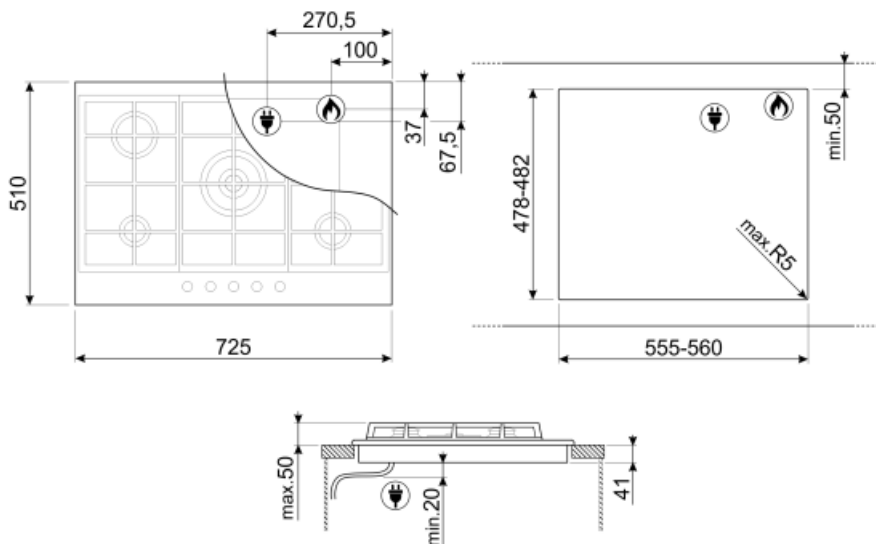

Technical Features

UR

Front left - Gas - AUX - 1.10 kW
Rear left - Gas - Rapid - 2.60 kW
Central - Gas - UR - 4.00 kW
Rear right - Gas - Semi Rapid - 1.80 kW
Front right - Gas - Semi Rapid - 1.80 kW

Gas safety valves   Yes   Automatic Ignition   Yes

Electrical Connection

Nominal power (W)	1 W	Frequency (Hz)	50/60 Hz
Voltage (V)	220-240 V	Power supply cable length	120 cm
Type of electric cable	Single phase		

Gas Connection

Gas Type	G20 Natural gas	Other gas connections provided	Conical
Gas connection	Cilindrical	Gas connection rating (W)	11300 W
Other gas nozzles included	G30 GPL Liquid gas