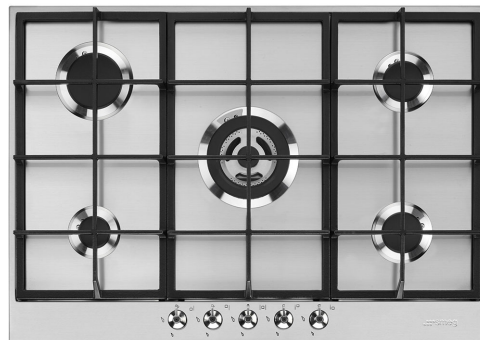

PX375

Product Family
Built-in
Dimensions
Power supply
Type
EAN code

Hob
Traditional
70/75 cm
Gas
Gas
8017709252090

Aesthetics

Aesthetics

Colour

Finishing

Material

Type of steel

Series

Pan stands

Burners

Burner Material

Type of control setting

Control knobs position

No. of controls

Controls colour

Serigraphy colour

Classic

Stainless steel

Brushed

Stainless Steel

Brushed

New

Cast iron

Smeg Contemporary

Aluminium

Control knobs

Front

5

Steel effect

Black