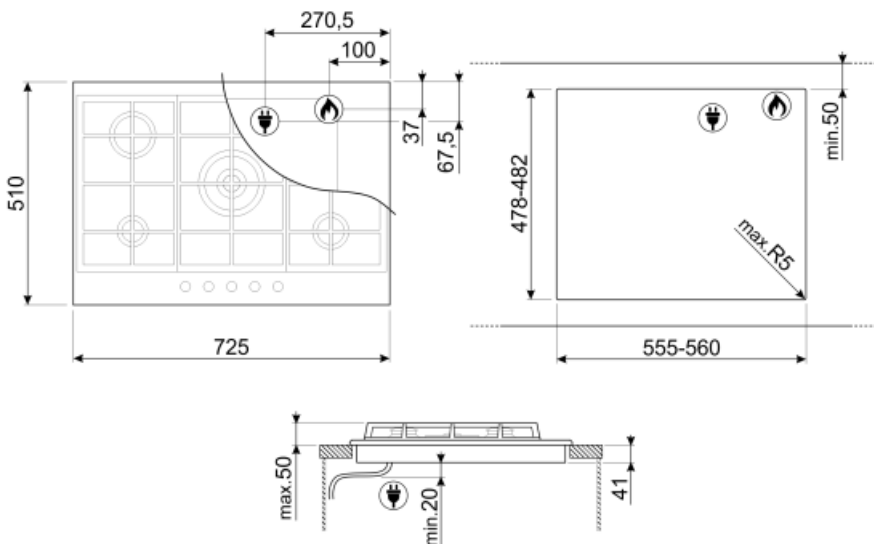

Technical Features

UR

Front left - Gas - AUX - 1.10 kW
Rear left - Gas - Rapid - 2.60 kW
Central - Gas - UR - 4.00 kW
Rear right - Gas - Semi Rapid - 1.80 kW
Front right - Gas - Semi Rapid - 1.80 kW

Gas safety valves   Yes   Automatic Ignition   Yes

Electrical Connection

Nominal power (W)	1 W	Frequency (Hz)	50/60 Hz
Voltage (V)	220-240 V	Power supply cable length	120 cm
Type of electric cable	Single phase		

Gas Connection

Gas Type	G20 Natural gas	Other gas connections provided	Conical
Gas connection	Cilindrical	Gas connection rating (W)	11300 W
Other gas nozzles included	G30 GPL Liquid gas