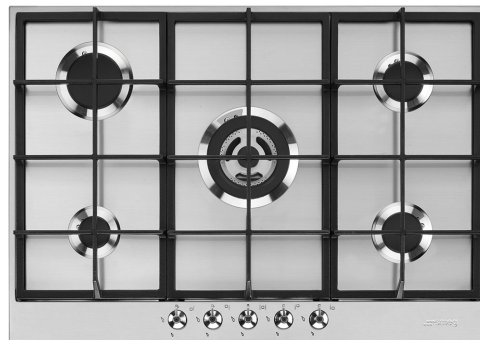

Standaard opbouw

70/75 cm

Gas en Elektriciteit

Gas

8017709252090

Design

Design

Serie

5

Inox look

Geëts

Zwart

Program / Functions

Aantal kookzones gas

5

Totaal aantal kookzones

Symbols glossary

- | | | | |
|--|---|---|--|
|  | Standard installation: Traditional installation in tabletop, suitable for any kitchen sets. |  | Heavy duty cast iron pan stands: for maximum stability and strength. |
|  | Knobs control |  | CUT_OUT_STANDARD_72dpi |
|  | Ultra rapid burners: Powerful ultra rapid burners offer up to 5kw of power. | | |