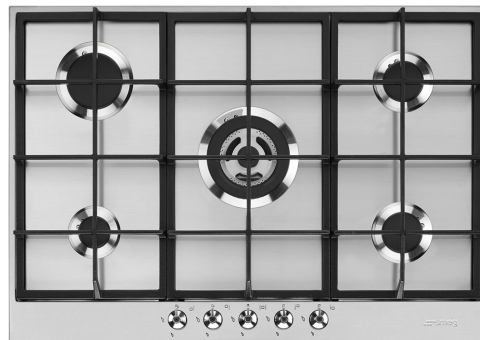

Standaard opbouw

70/75 cm

Gas en Elektriciteit

Gas

8017709252090

Design

Design

Serie

5

Inox look

Geëts

Zwart

Program / Functions

Aantal kookzones gas

5

Totaal aantal kookzones

Symbols glossary

- | | | | |
|----------------------------------------------------------------------------------|---------------------------------------------------------------------------------------------|-----------------------------------------------------------------------------------|-----------------------------------------------------------------------------|
|  | Standard installation: Traditional installation in tabletop, suitable for any kitchen sets. |  | Heavy duty cast iron pan stands: for maximum stability and strength. |
|  | CUT_OUT_STANDARD_72dpi |  | Ultra rapid burners: Powerful ultra rapid burners offer up to 5kw of power. |
|  | Knobs control | | |