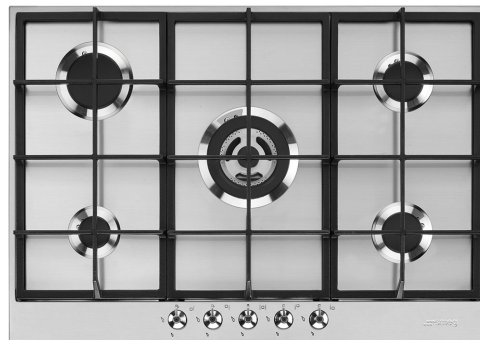

Standaard opbouw

70/75 cm

Gas en Elektriciteit

Gas

8017709252090

Design

Design

Serie

5

Inox look

Geëts

Zwart

Program / Functions

Aantal kookzones gas

5

Totaal aantal kookzones

Symbols glossary

- | | | | |
|--|---|---|---|
|  | Standard installation: Traditional installation in tabletop, suitable for any kitchen sets. |  | Heavy duty cast iron pan stands: for maximum stability and strength. |
|  | CUT_OUT_STANDARD_72dpi |  | Ultra rapid burners: Powerful ultra rapid burners offer up to 5kw of power. |
|  | Knobs control | | |