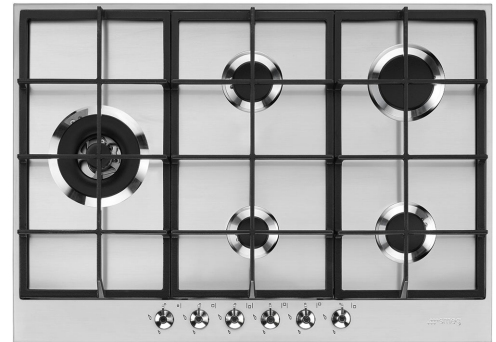

PX375L

| | |
|-----------------------|---------------|
| Product Family | Hob |
| Built-in type | Traditional |
| Dimensions | 70/75 cm |
| Power supply | Gas |
| Type | Gas |
| EAN code | 8017709252083 |

Aesthetics

| | |
|--------------------------------|-------------------|
| Aesthetic | Classica |
| Colour | Stainless steel |
| Finishing | Satin |
| Material | Stainless Steel |
| Type of steel | Brushed |
| Serie | New |
| Pan stands | Cast iron |
| Burners | Smeg Contemporary |
| Burners Material | Alluminium |
| Type of control setting | Control knobs |
| Control knob position | Front |
| No. of controls | 6 |
| Controls colour | Steel effect |
| Serigraphy colour | Black |