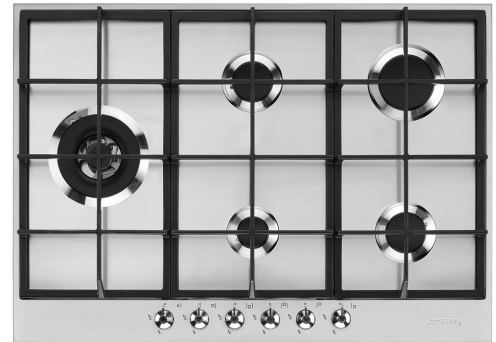

PX375L

Product Family	Hob
Built-in type	Traditional
Dimensions	70/75 cm
Power supply	Gas
Type	Gas
EAN code	8017709252083

Aesthetics

Aesthetic	Classica
Serie	New
Colour	Stainless steel
Finishing	Satin
Material	Stainless Steel
Type of steel	Brushed
Pan stands	Cast iron
Burners	Smeg Contemporary
Burners Material	Alluminium
Type of control setting	Control knobs
Control knob position	Front
No. of controls	6
Controls colour	Steel effect
Logo	Silk screen
Serigraphy colour	Black

Program / Functions

No. of gas cook zones	5
Total no. of cook zones	5

Options

Worktop Cut-Out	478-482x655-660 mm
-----------------	--------------------

Compatible Accessories

GRW
Wok support

WOKGHU
Cast iron WOK Support

Alternative products

PX375LMB

Colour: Matt Black

Symbols glossary

- | | | | |
|--|---|---|--|
|  | Standard installation: Traditional installation in tabletop, suitable for any kitchen sets. |  | Heavy duty cast iron pan stands: for maximum stability and strength. |
|  | Ultra rapid burners: Powerful ultra rapid burners offer up to 5kw of power. |  | Knobs control |