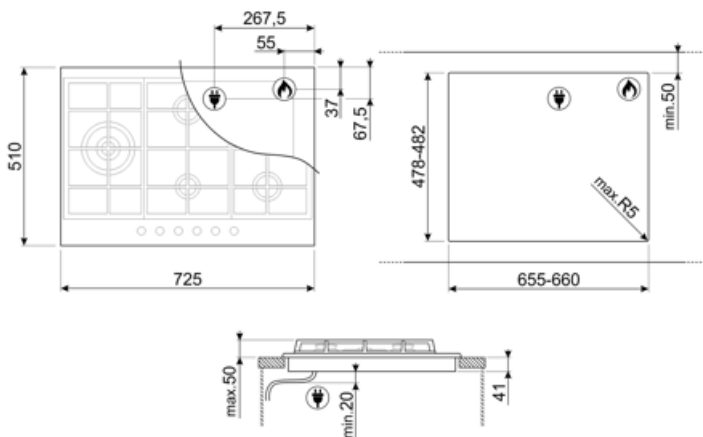

Technical Features

UR

Centre-left - Gas - 2UR (dual) - 4.20 kW
Rear-centre - Gas - Semi Rapid - 1.80 kW
Front-centre - Gas - AUX - 1.10 kW
Rear-right - Gas - Rapid - 2.60 kW
Front-right - Gas - Semi Rapid - 1.80 kW

Gas safety valves   Yes   Automatic Ignition   Yes

Electrical Connection

Plug	Not present	Type of electric cable installed	Yes, Single phase
Electrical connection rating (W)	1 W	Frequency (Hz)	50/60 Hz
Voltage (V)	220-240 V	Power supply cable length	120 cm

Gas Connection

Gas Type	G20 Natural gas	Other gas connections provided	Conical
Gas connection	Cilindrical	Gas connection rating (W)	11500 W
Other gas nozzles included	G30 GPL Liquid gas