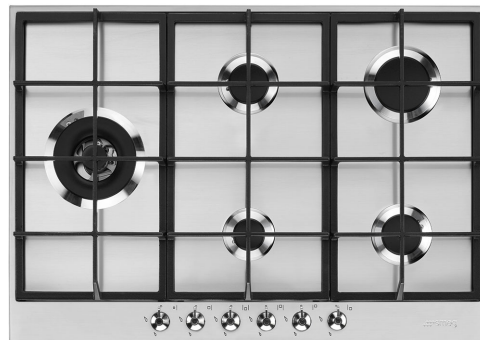

# PX375L

**Product Family**  
**Built-in type**  
**Dimensions**  
**Power supply**  
**Type**  
**EAN code**

**Hob**  
**Traditional**  
**70/75 cm**  
**Gas**  
**Gas**  
**8017709252083**

## Aesthetics

**Aesthetic**

**Colour**

**Acabamento**

**Material**

**Type of steel**

**Série**

**Pan stands**

**Pan Stand Coating**

**Burners**

**Burners Material**

**Burner Coating**

**Type of control setting**

**Control knob position**

**No. of controls**

**Controls colour**

**Illuminated control knobs**

**Control knob protection**

**Serigraphy colour**

**Alternative colours available**

Classica

Stainless steel

Satin

Stainless Steel