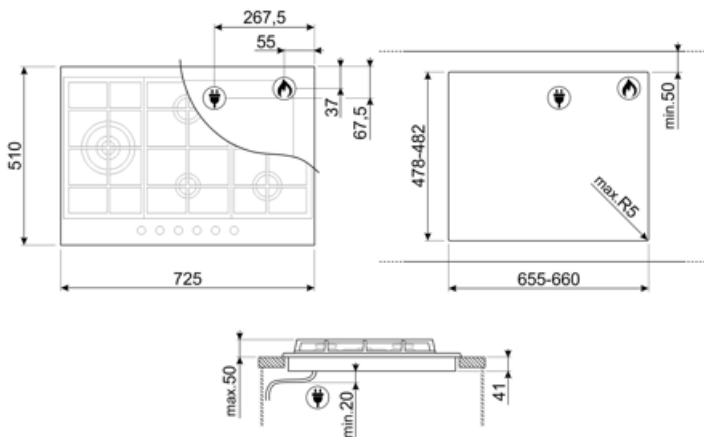

Technical Features

UR

Centre-left - Gas - 2UR (dual) - 4.20 kW
Rear-centre - Gas - Semi Rapid - 1.80 kW
Central - Gas - AUX - 1.10 kW
Rear-right - Gas - Rapid - 2.60 kW
Front-right - Gas - Semi Rapid - 1.80 kW

Gas safety valves   Yes   Automatic Ignition   Yes

Electrical Connection

Electrical connection rating (W)	1 W	Frequency (Hz)	50/60 Hz
Voltage (V)	220-240 V	Power supply cable length	120 cm
Type of electric cable	Single phase	Plug	(I) Australia

Gas Connection

Gas Type	G20 Natural gas	Other gas nozzles included	G30 GPL Liquid gas
Gas connection	Conical	Gas connection rating (W)	11944,4 W