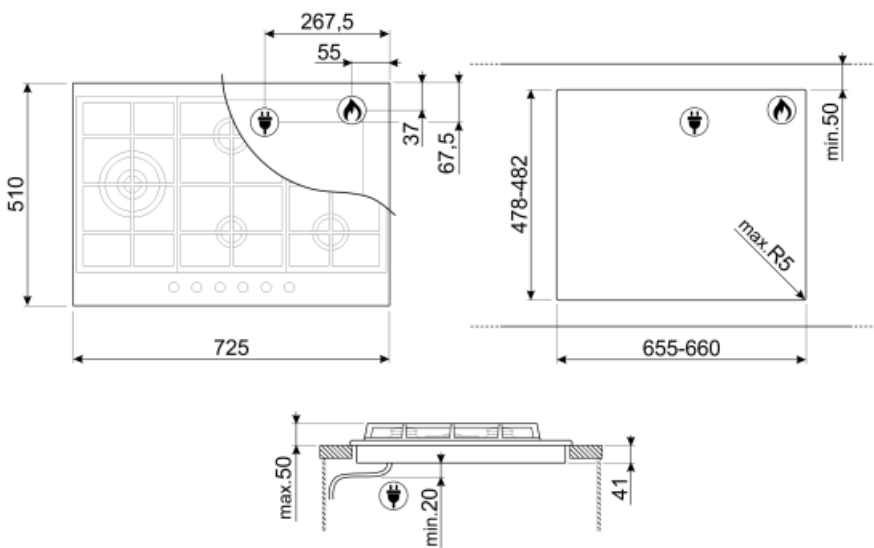

Technical Features

UR

Centre-left - Gas - 2UR (dual) - 4.20 kW
Rear-centre - Gas - Semi Rapid - 1.80 kW
Central - Gas - AUX - 1.10 kW
Rear-right - Gas - Rapid - 2.60 kW
Front-right - Gas - Semi Rapid - 1.80 kW

Gas safety valves   Yes   Automatic Ignition   Yes

Electrical Connection

Plug	(I) Australia	Frequency (Hz)	50/60 Hz
Electrical connection rating (W)	1 W	Power supply cable length	120 cm
Voltage (V)	220-240 V	Plug	I
Type of electric cable	Single phase		

Gas Connection

Gas Type	G20 Natural gas	Other gas nozzles included	G30 GPL Liquid gas
Gas connection	Conical	Gas connection rating (W)	11944.4 W