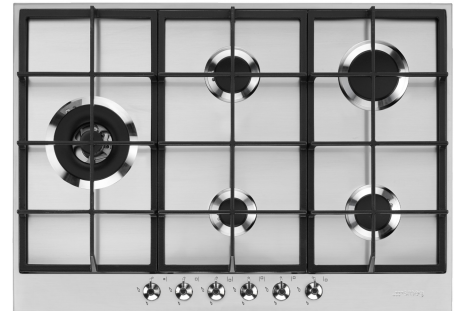

# PX375LAU

Product Family  
Built-in type  
Dimensions  
Power supply  
Type  
EAN code

Hob  
Traditional  
70/75 cm  
Gas  
Gas  
8017709261306

## Aesthetics

Aesthetic

Serie

Colour

Finishing

Material

Type of steel

Pan stands

Alluminium

Control knobs

Front

6

Steel effect

Silk screen

Black

## Symbols glossary

---

- |  |  |  |  |
|--|--|--|--|
|  A square icon with a diagonal hatching pattern. | Standard installation: Traditional installation in tabletop, suitable for any kitchen sets |  A square icon with a grid of small squares.  | Heavy duty cast iron pan stands: for maximum stability and strength. |
|  A square icon with the letters "UR" inside.     | Ultra rapid burners: Powerful ultra rapid burners offer up to 5kw of power.                |  A square icon with a power button symbol (a circle with a vertical line through it). | Knobs control  |