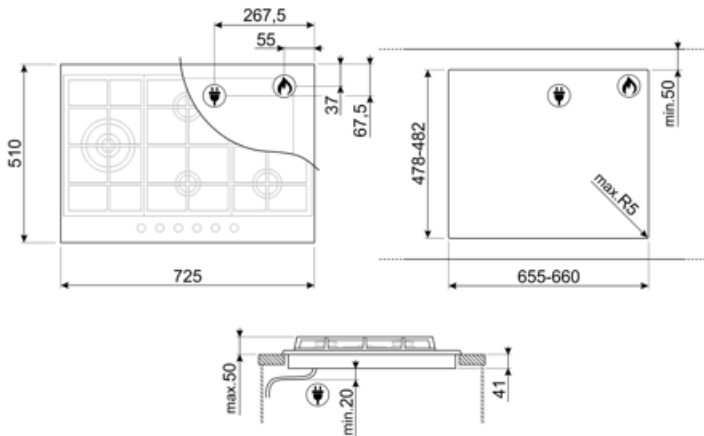

Technical Features

UR

Centre-left - Gas - 2UR (dual) - 4.20 kW
Rear-centre - Gas - Semi Rapid - 1.80 kW
Front-centre - Gas - AUX - 1.10 kW
Rear-right - Gas - Rapid - 2.60 kW
Front-right - Gas - Semi Rapid - 1.80 kW

Gas safety valves   Yes   Automatic Ignition   Yes

Electrical Connection

Plug	(I) Australia	Frequency (Hz)	50/60 Hz
Electrical connection rating (W)	1 W	Power supply cable length	120 cm
Voltage (V)	220-240 V	Plug	I
Type of electric cable	Single phase		

Gas Connection

Gas Type	G20 Natural gas	Other gas nozzles included	G30 GPL Liquid gas
Gas connection	Conical	Gas connection rating (W)	12000 W