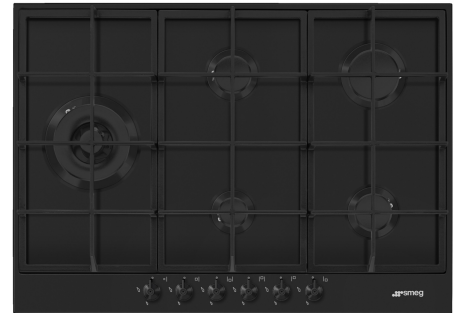

PX375LMBAU

Product Family
Built-in type
Dimensions
Type
EAN code

Hob
Traditional
70/75 cm
Gas
8017709321659

Aesthetics

Aesthetic	Classic
Colour	Black
Finishing	Matt
Material	Enamelled
Serie	New
Pan stands	Cast iron
Burners	Smeg Contemporary
Burners Material	Alluminium
Burner Coating	Black Ceram
Type of control setting	Control knobs
Control knob position	Front
No. of controls	6
Controls colour	Matt Black
Serigraphy colour	Silver

Program / Functions

No. of gas cook zones	5
Total no. of cook zones	5

Options

Standard cut out	478-482x655-660 mm
------------------	--------------------

Technical Features

UR

Centre-left - Gas - 2UR (dual) - 4.20 kW
 Rear-centre - Gas - Semi Rapid - 1.80 kW
 Front-centre - Gas - AUX - 1.10 kW
 Rear-right - Gas - Rapid - 2.60 kW
 Front-right - Gas - Semi Rapid - 1.80 kW

Gas Connection

Gas Type	G20 Natural gas	Other gas nozzles included	G30 GPL Liquid gas
Gas connection	Conical	Gas connection rating (W)	12000 W

Not included accessories

GRW
Wok support

TPK
Stainless steel grill plate to cook
Teppanyaki dishes

WOKGHU
Cast-Iron WOK Support

Symbols glossary

- | | | | |
|--|--|---|--|
|  | Standard installation: Traditional installation in tabletop, suitable for any kitchen sets |  | Heavy duty cast iron pan stands: for maximum stability and strength. |
|  | Ultra rapid burners: Powerful ultra rapid burners offer up to 5kw of power. |  | Knobs control |