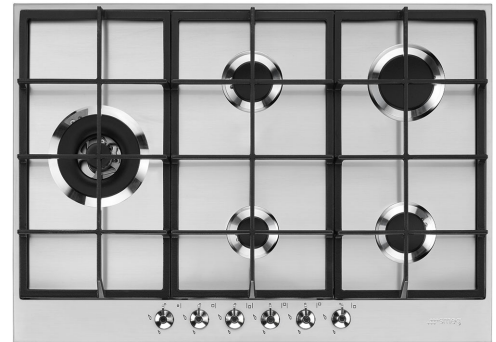

PX375LSA

| | |
|----------------|---------------|
| Product Family | Hob |
| Built-in type | Traditional |
| Dimensions | 70/75 cm |
| Power supply | Gas |
| Type | Gas |
| EAN code | 8017709261269 |

Aesthetics

| | |
|-------------------------|-------------------|
| Aesthetic | Classica |
| Colour | Stainless steel |
| Finishing | Satin |
| Material | Stainless Steel |
| Type of steel | Brushed |
| Serie | New |
| Pan stands | Cast iron |
| Burners | Smeg Contemporary |
| Burners Material | Alluminium |
| Type of control setting | Control knobs |
| Control knob position | Front |
| No. of controls | 6 |
| Controls colour | Steel effect |
| Serigraphy colour | Black |

Not included accessories

GRW
Wok support

TPK
Stainless steel grill plate to cook
Teppanyaki dishes

WOKGHU
Cast iron WOK Support

Symbols glossary

- | | | | |
|--|--|---|--|
|  | Standard installation: Traditional installation in tabletop, suitable for any kitchen sets |  | Heavy duty cast iron pan stands: for maximum stability and strength. |
|  | Ultra rapid burners: Powerful ultra rapid burners offer up to 5kw of power. |  | Knobs control |