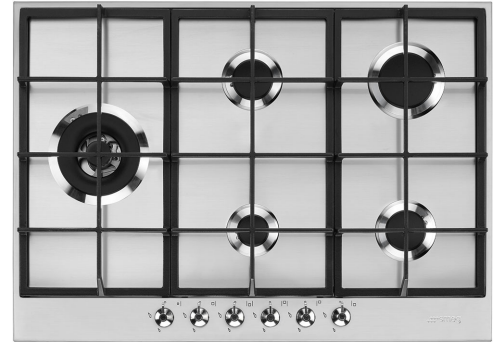

PX375LSA

Product Family	Hob
Built-in type	Traditional
Dimensions	70/75 cm
Power supply	Gas
Type	Gas
EAN code	8017709261269

Aesthetics

Aesthetic	Classica
Colour	Stainless steel
Finishing	Satin
Material	Stainless Steel
Type of steel	Brushed
Serie	New
Pan stands	Cast iron
Burners	Smeg Contemporary
Burners Material	Alluminium
Type of control setting	Control knobs
Control knob position	Front
No. of controls	6
Controls colour	Steel effect
Serigraphy colour	Black

Programs / Functions main oven

No. of gas cook zones	5
Total no. of cook zones	5

Options

Worktop Cut-Out	478-482x655-660 mm
-----------------	--------------------

Technical Features

UR

Centre-left - Gas - 2UR (dual) - 4.20 kW
 Rear-centre - Gas - Semi Rapid - 1.80 kW
 Front-centre - Gas - AUX - 1.10 kW
 Rear-right - Gas - Rapid - 2.60 kW
 Front-right - Gas - Semi Rapid - 1.80 kW

TPK
Stainless steel grill plate to cook
Teppanyaki dishes

Symbols glossary (TT)

- | | | | |
|----------------------------------------------------------------------------------|--------------------------------------------------------------------------------------------|-----------------------------------------------------------------------------------|----------------------------------------------------------------------|
|  | Standard installation: Traditional installation in tabletop, suitable for any kitchen sets |  | Heavy duty cast iron pan stands: for maximum stability and strength. |
|  | Ultra rapid burners: Powerful ultra rapid burners offer up to 5kw of power. |  | Knobs control |