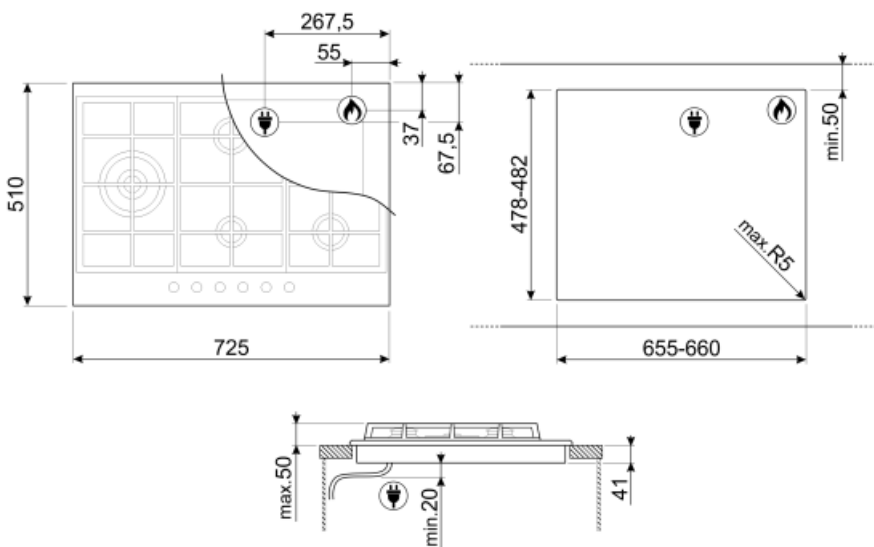

Technical Features

UR

Centre-left - Gas - 2UR (dual) - 4.20 kW
Rear-centre - Gas - Semi Rapid - 1.80 kW
Front-centre - Gas - AUX - 1.10 kW
Rear-right - Gas - Rapid - 2.60 kW
Front-right - Gas - Semi Rapid - 1.80 kW

Gas safety valves   Yes   Automatic Ignition   Yes

Electrical Connection

Plug	Not present	Type of electric cable installed	Yes, Single phase
Electrical connection rating (W)	1 W	Frequency (Hz)	50/60 Hz
Voltage (V)	220-240 V	Power supply cable length	120 cm

Gas Connection

Gas Type	G30 GPL Liquid gas	Other gas nozzles included	G110 City gas, G20 Natural gas
Gas connection	Cilindrical	Gas connection rating (W)	11500 W