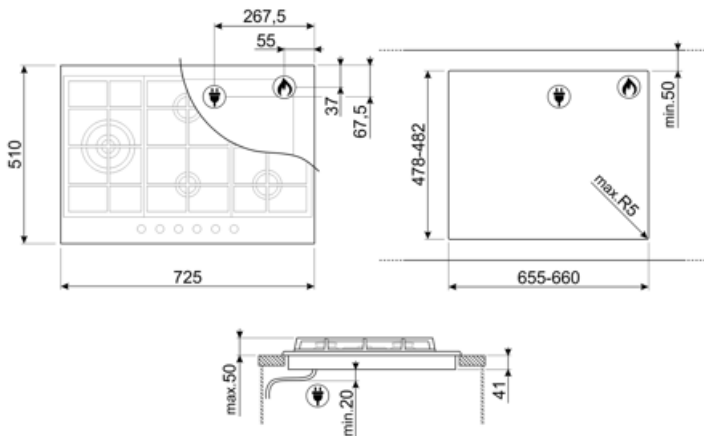

Technical Features

UR

Centre-left - Gas - 2UR (dual) - 4.20 kW
Rear-centre - Gas - Semi Rapid - 1.80 kW
Front-centre - Gas - AUX - 1.10 kW
Rear-right - Gas - Rapid - 2.60 kW
Front-right - Gas - Semi Rapid - 1.80 kW

Gas safety valves   Yes   Automatic Ignition   Yes

Electrical Connection

Plug	Not present	Type of electric cable installed	Yes, Single phase
Electrical connection rating (W)	1 W	Frequency (Hz)	50/60 Hz
Voltage (V)	220-240 V	Power supply cable length	120 cm

Gas Connection

Gas Type	G30 GPL Liquid gas	Other gas nozzles included	G110 City gas, G20 Natural gas
Gas connection	Cilindrica	Gas connection rating (W)	11500 W