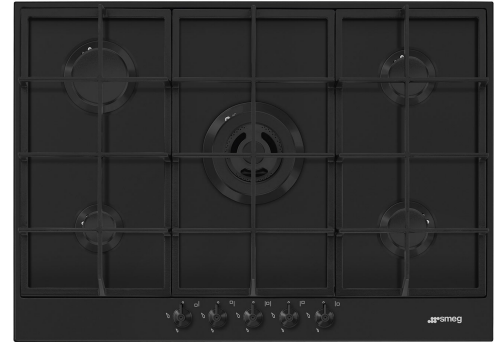

# PX375MB

<b>Product Family</b>	Hob
<b>Built-in type</b>	Traditional
<b>Dimensions</b>	70/75 cm
<b>Power supply</b>	Gas
<b>Type</b>	Gas
<b>EAN code</b>	8017709321628

## Aesthetics

<b>Aesthetic</b>	Classica
<b>Serie</b>	New
<b>Colour</b>	Matt Black
<b>Finishing</b>	Matt black
<b>Material</b>	Enamelled
<b>Pan stands</b>	Cast iron
<b>Burners</b>	Smeg Contemporary
<b>Burners Material</b>	Alluminium
<b>Burner Coating</b>	Black Ceram
<b>Type of control setting</b>	Control knobs
<b>Control knob position</b>	Front
<b>No. of controls</b>	5
<b>Controls colour</b>	Matt Black
<b>Logo</b>	Silk screen
<b>Serigraphy colour</b>	Silver