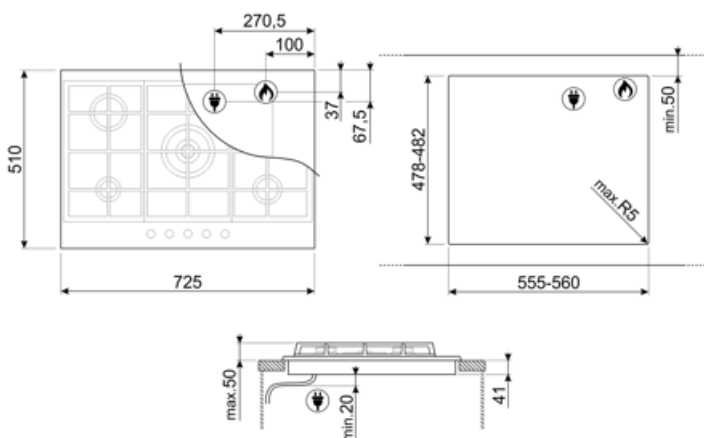

Technical Features

UR

Front-left - Gas - AUX - 1.10 kW

Rear-left - Gas - Rapid - 2.60 kW

Central - Gas - UR - 4.00 kW

Rear-right - Gas - Semi Rapid - 1.80 kW

Front-right - Gas - Semi Rapid - 1.80 kW

Gas safety valves   Yes   Automatic Ignition   Yes

Electrical Connection

Electrical connection rating (W)	1 W	Frequency (Hz)	50/60 Hz
Voltage (V)	220-240 V	Power supply cable length	120 cm
Type of electric cable installed	Yes, Single phase	Plug	Not present

Gas Connection

Gas Type	G20 Natural gas	Other gas connections provided	Conical
Gas connection	Cilindrical	Gas connection rating (W)	11300 W
Other gas nozzles included	G30 GPL Liquid gas