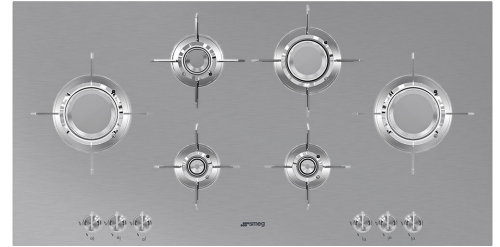

PXL6106

Product Family	Hob
Built-in type	Ultra-low profile or Fully Flushed
Dimensions	100 cm
Power supply	Gas
Type	Gas
EAN code	8017709220631

Aesthetics

Aesthetic	Dolce Stil Novo
Colour	Stainless steel
Acabamento	Satin
Material	Stainless Steel
Type of steel	Brushed
Pan stands	Stainless steel
Pan Stand Coating	Titanium
Burners	Laminate
Burners Material	Brass
Burner Coating	Nichelato
Type of control setting	Control knobs
Control knob position	Front
No. of controls	6
Controls colour	Steel effect
Illuminated control knobs	No
Control knob protection	No
Serigraphy colour	Black
Alternative colours available	Black

Program / Functions

No. of gas cook zones	6
Total no. of cook zones	6

Options

Corte padrão

482-486x880-884 mm

Technical Features

Centre-left - Gas - UR - 3.50 kW

Rear-left - Gas - Semi Rapid - 1.60 kW