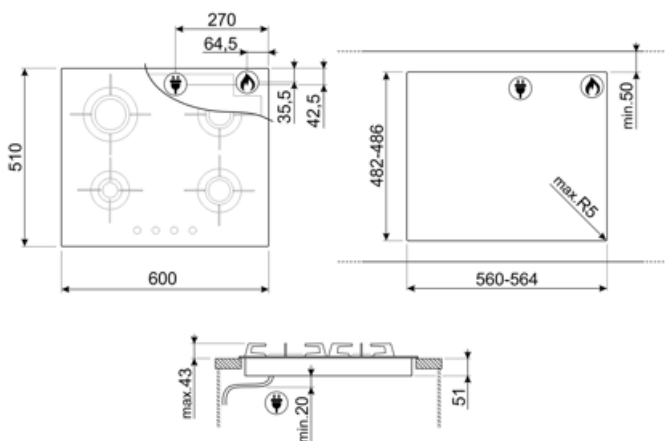

Worktop Cut-Out

482-486x560-564 mm

Technische specificaties

Linksvoor - Gas - AUX - 1.00 kW

Linksachter - Gas - RP - 2.80 kW

Rechtsachter - Gas - SRD - 1.60 kW

Rechtsvoor - Gas - SRD - 1.60 kW

Thermobeveiliging Ja

Automatische ontsteking Ja

Elektrische aansluiting

Nominale aansluitwaarde 1 W

Frequentie 50/60 Hz

Spanning (V) 220-240 V

Lengte voedingskabel 120 cm

Type stroomkabel

Eenfasig

Stekker

Nee

Gasaansluiting

Type gas G20 Aardgas

Andere gasaansluitingen Konisch

Gasaansluiting Cilindrisch

Andere sproeiers meegeleverd G25 Aardgas, Sproeiers butaan/propaan gas meegeleverd

Nominale aansluitwaarde gas 7100 W