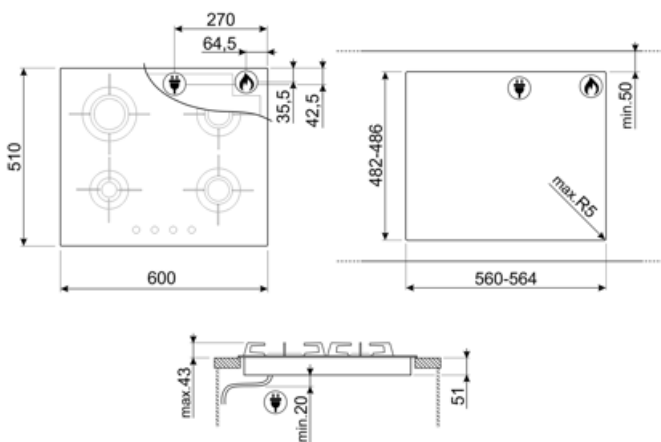

Corte padrão

482-486x560-564 mm

Technical Features

Front-left - Gas - AUX - 1.00 kW

Rear-left - Gas - Rapid - 2.80 kW

Rear-right - Gas - Semi Rapid - 1.60 kW

Front-right - Gas - Semi Rapid - 1.60 kW

Gas safety valves Yes Automatic Ignition Yes

Accessories Included

Other accessories No

Electrical Connection

Plug	No	Frequency (Hz)	50/60 Hz
Electrical connection rating (W)	1 W	Comprimento do cabo de alimentação	120 cm
Voltage (V)	220-240 V	Ficha elétrica	No
Type of electric cable	Single phase		

Gas Connection

Gas Type	G20 Natural gas	Other gas connections provided	Conical
Ligação ao gás	Ligação ao gás cilíndrica	Gas connection rating (W)	7100 W
Other gas nozzles included	G25 Natural gas, G30 GPL Liquid gas