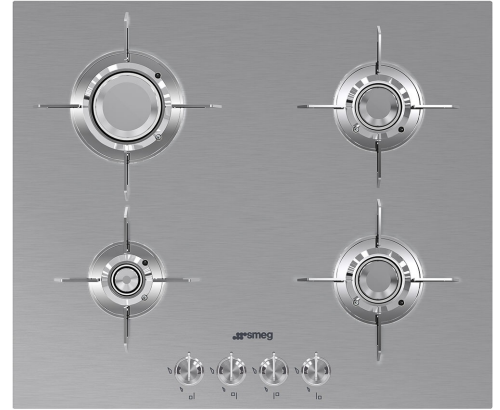

PXL664

Product Family	Hob
Built-in type	Ultra-low profile or Fully Flushed
Dimensions	60 cm
Power supply	Gas
Type	Gas
EAN code	8017709217846

Aesthetics

Aesthetic	Dolce Stil Novo
Colour	Stainless steel
Acabamento	Satin
Material	Stainless Steel
Type of steel	Brushed
Pan stands	Stainless steel
Pan Stand Coating	Titanium
Burners	Laminate
Burners Material	Brass
Burner Coating	Nichelato
Type of control setting	Control knobs
Control knob position	Front
No. of controls	4
Controls colour	Steel effect
Illuminated control knobs	No
Control knob protection	No
Serigraphy colour	Black
Alternative colours available	Black

Program / Functions

No. of gas cook zones	4
Total no. of cook zones	4

Options

Corte padrão

482-486x560-564 mm

Technical Features

Front-left - Gas - AUX - 1.00 kW

Rear-left - Gas - Rapid - 2.80 kW