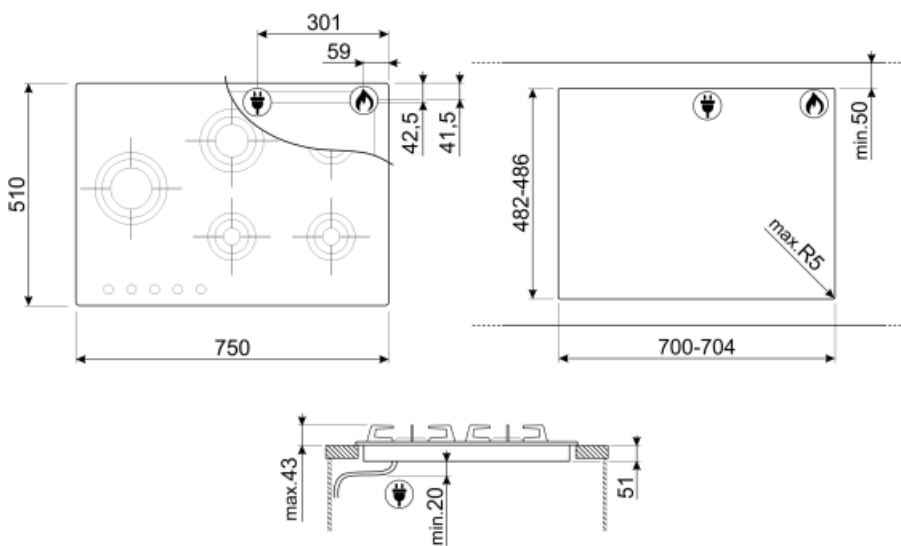

Technical Features

UR

Centre-left - Gas - UR - 3.50 kW
Rear-centre - Gas - Semi Rapid - 1.60 kW
Front-centre - Gas - AUX - 1.00 kW
Rear-right - Gas - Rapid - 2.50 kW
Front-right - Gas - AUX - 1.00 kW

Gas safety valves   Yes   Automatic Ignition   Yes

Electrical Connection

Electrical connection rating (W)	1 W	Frequency (Hz)	50/60 Hz
Voltage (V)	220-240 V	Power supply cable length	120 cm
Type of electric cable supplied	Yes, Single phase		

Gas Connection

Gas Type	G20 Natural gas	Other gas connections provided	Conical
Gas connection	Cilindrical	Gas connection rating (W)	9600 W
Other gas nozzles included	G25 Natural gas, G30 GPL Liquid gas