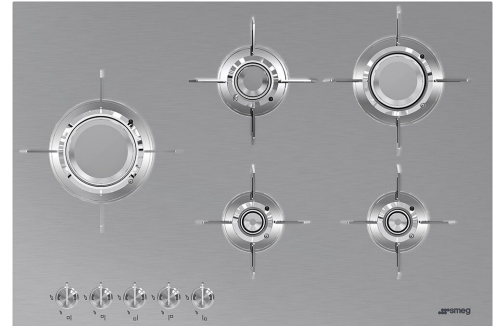

PXL675L

Product Family	Hob
Built-in type	Ultra-low profile or Fully Flushed
Dimensions	70/75 cm
Power supply	Gas
Type	Gas
EAN code	8017709217808

Aesthetics

Aesthetic	Dolce Stil Novo
Colour	Stainless steel
Finishing	Satin
Material	Stainless Steel
Type of steel	Brushed
Pan stands	Stainless steel
Pan Stand Coating	Titanium
Burners	Laminate
Burners Material	Brass
Burner Coating	Nichelato
Type of control setting	Control knobs
Control knob position	Front
No. of controls	5
Controls colour	Steel effect
Serigraphy colour	Black
Alternative colours available	Black

Programs / Functions

Total no. of cook zones	5
No. of gas cook zones	5

Options

Worktop Cut-Out	482-486x700-704 mm
-----------------	--------------------

Technical Features

UR

Centre-left - Gas - UR - 3.50 kW
 Rear-centre - Gas - Semi Rapid - 1.60 kW
 Front-centre - Gas - AUX - 1.00 kW
 Rear-right - Gas - Rapid - 2.50 kW
 Front-right - Gas - AUX - 1.00 kW

KPDSN75I

Stainless Steel artistic pan stands
Titanium coating Butterflies design
Suitable for 75cm hobs

Symbols glossary (TT)

Knobs control

Ultra rapid burners: Powerful ultra rapid burners offer up to 5kw of power.