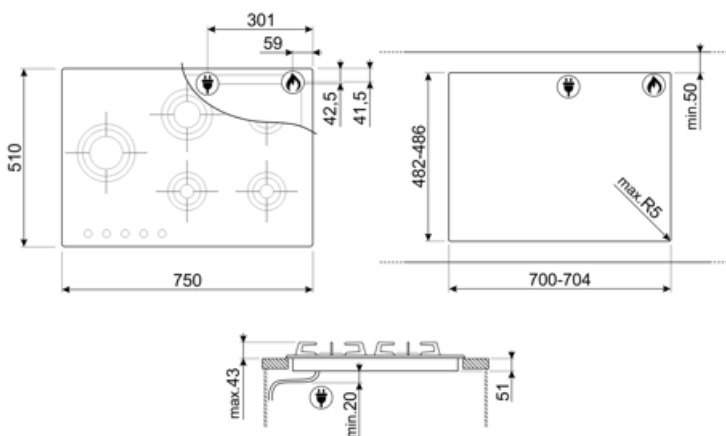

Worktop Cut-Out

482-486x700-704 mm

Technical Features

UR

Centre-left - Gas - UR - 3.50 kW

Rear-centre - Gas - Semi Rapid - 1.60 kW

Front-centre - Gas - AUX - 1.00 kW

Rear-right - Gas - Rapid - 2.50 kW

Front-right - Gas - AUX - 1.00 kW

Gas safety valves Yes Automatic Ignition Yes

Electrical Connection

Electrical connection rating (W)	1 W	Frequency (Hz)	50/60 Hz
Voltage (V)	220-240 V	Power supply cable length	120 cm
Type of electric cable installed	Yes, Single phase	Plug	Not present

Gas Connection

Gas Type	G20 Natural gas	Other gas connections provided	Conical
Gas connection	Cilindrical	Gas connection rating (W)	9600 W
Other gas nozzles included	G25 Natural gas, G30 GPL Liquid gas