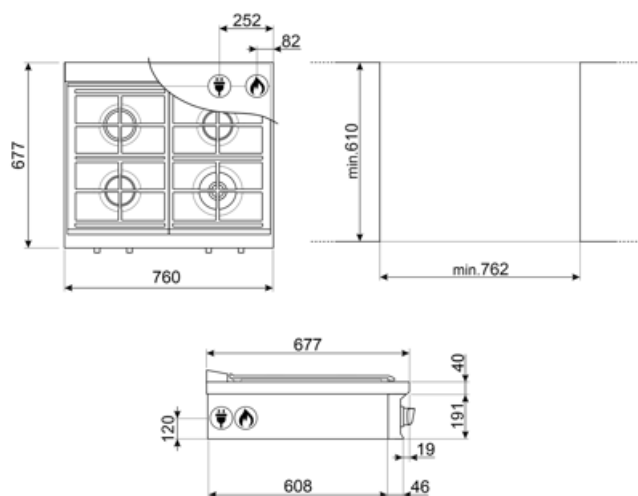

Accessories Included

Other accessories   Simmer Cap

Electrical Connection

Electrical connection rating (W)	12 W	Frequency (Hz)	60 Hz
Current	0.1 A	Power supply cable length	47 1/4 "
Voltage (V)	120 V	Plug	(B) USA 120V
Type of electric cable	Single phase		

Gas Connection

Gas Type	G20 Natural gas	Other gas nozzles included	G30 GPL Liquid gas
Gas connection	Cilindrical