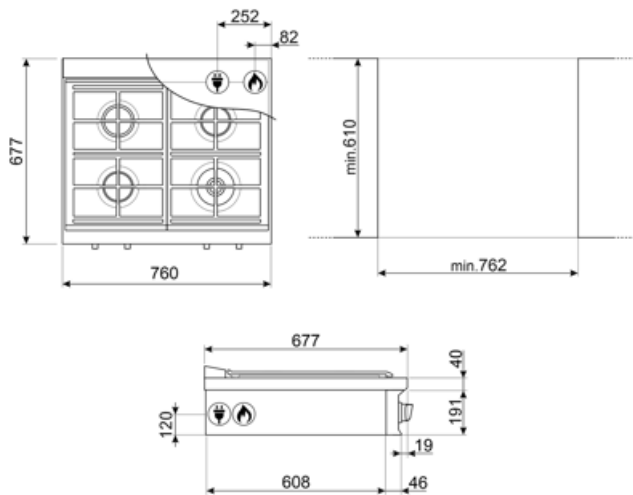

Other accessories   Simmer Cap

Electrical Connection

Plug	(B) USA 120V	Type of electric cable	Single phase
Electrical connection rating (W)	12 W	Frequency (Hz)	60 Hz
Current	0.1 A	Power supply cable length	47 1/4 "
Voltage (V)	120 V	Plug	B

Gas Connection

Gas Type	G20 Natural gas	Other gas nozzles included	G30 GPL Liquid gas
Gas connection	Cilindrical