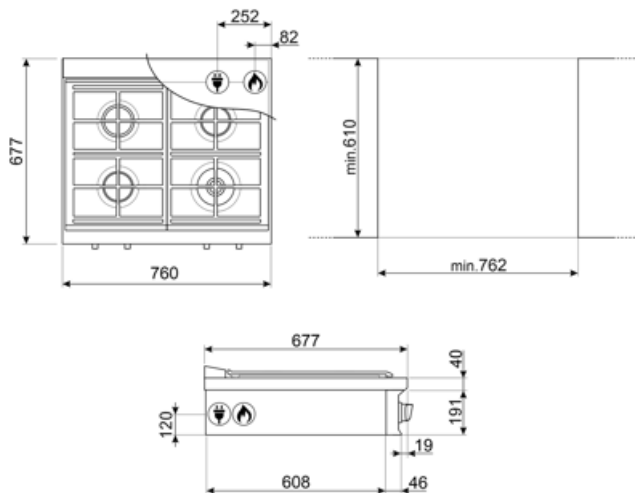

Other accessories   Simmer Cap

Electrical Connection

Plug	(B) USA 120V	Type of electric cable	Single phase
Electrical connection rating (W)	12 W	Frequency (Hz)	60 Hz
Current	0.1 A	Power supply cable length	47 1/4 "
Voltage (V)	120 V	Plug	B

Gas Connection

Gas Type	G20 Natural gas	Other gas nozzles included	G30 GPL Liquid gas
Gas connection	Cilindrical