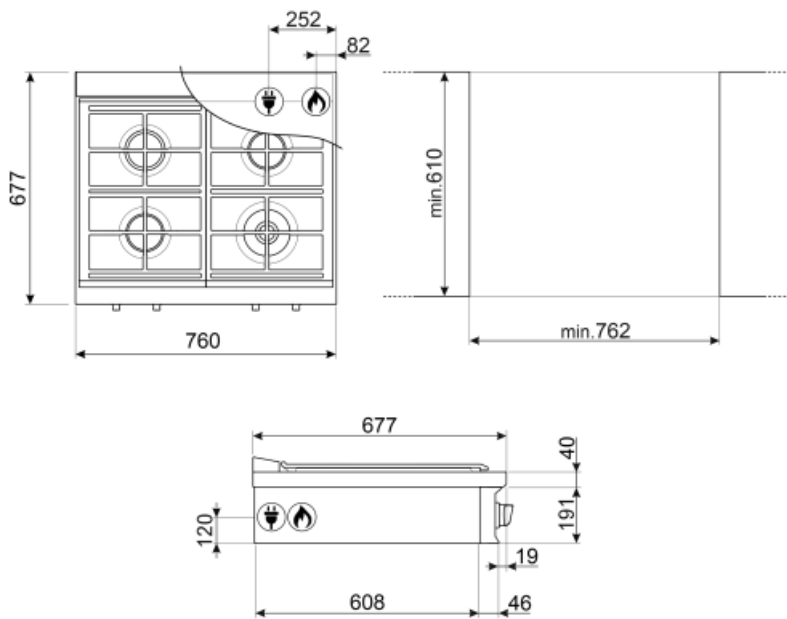

Other accessories   Simmer Cap

Electrical Connection

Plug	(B) USA 120V	Electric cable type	Single phase
Nominal power	12 W	Frequency	60 Hz
Current	0.1 A	Power cord length	47 1/4 "
Voltage	120 V	Plug	B

Gas Connection

Gas Type	G20 Natural gas	Other gas nozzles included	G30 LPG liquid gas
Gas connection	Cylindric