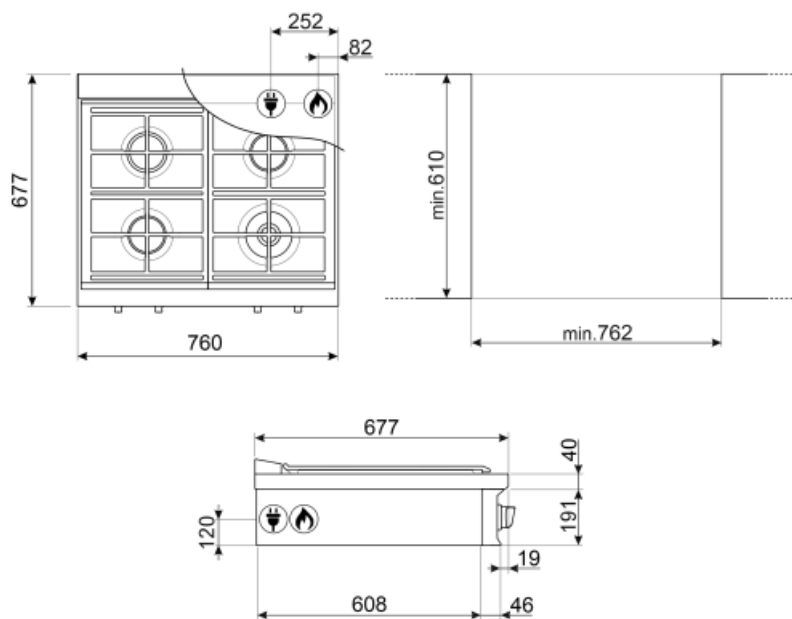

Other accessories   Simmer Cap

Electrical Connection

Plug	(B) USA 120V	Electric cable type	Single phase
Nominal power	12 W	Frequency	60 Hz
Current	0.1 A	Power cord length	47 1/4 "
Voltage	120 V	Plug	B

Gas Connection

Gas Type	G20 Natural gas	Other gas nozzles included	G30 LPG liquid gas
Gas connection	Cylindric