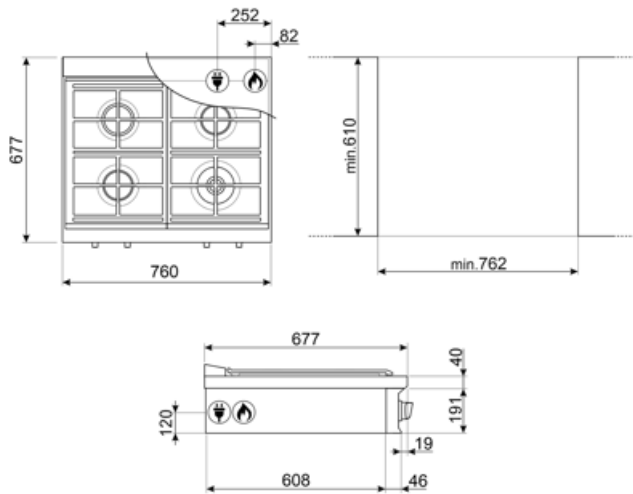

Accessories Included

Other accessories   Simmer Cap

Electrical Connection

Nominal power	12 W	Frequency	60 Hz
Current	0.1 A	Power cord length	47 1/4 "
Voltage	120 V	Plug	(B) USA 120V
Electric cable type	Single phase		

Gas Connection

Gas Type	G20 Natural gas	Other gas nozzles included	G30 LPG liquid gas
Gas connection	Cylindric