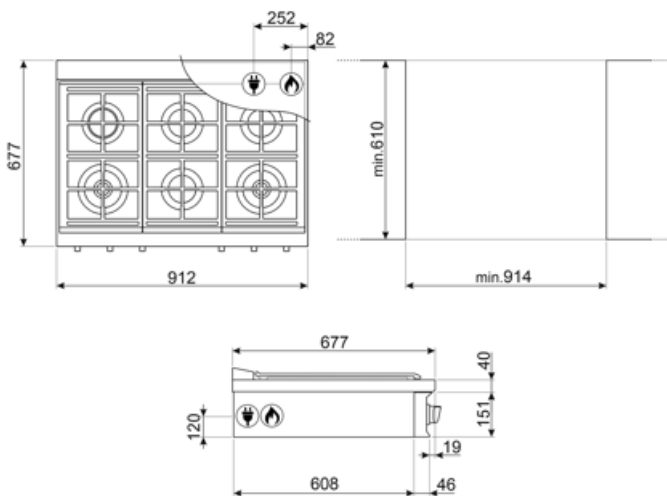

Gas safety valves   Yes

Accessories Included

Other accessories   Simmer Cap

Electrical Connection

Electrical connection rating (W)	12 W	Frequency (Hz)	60 Hz
Current	0.1 A	Power supply cable length	47 1/4 "
Voltage (V)	120 V	Plug	(B) USA 120V
Type of electric cable	Single phase		

Gas Connection

Gas Type	G20 Natural gas	Other gas nozzles included	G30 GPL Liquid gas
Gas connection	Cilindrical