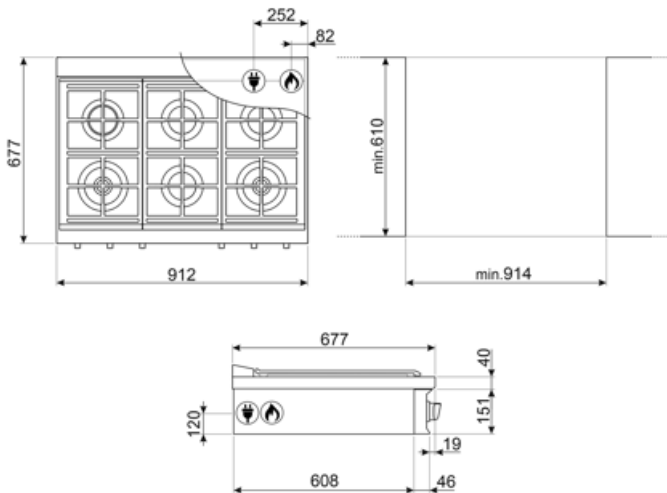

Gas safety valves   Yes

Accessories Included

Other accessories   Simmer Cap

Electrical Connection

Electrical connection rating (W)	12 W	Frequency (Hz)	60 Hz
Current	0.1 A	Power supply cable length	47 1/4 "
Voltage (V)	120 V	Plug	(B) USA 120V
Type of electric cable	Single phase		

Gas Connection

Gas Type	G20 Natural gas	Other gas nozzles included	G30 GPL Liquid gas
Gas connection	Cilindrical