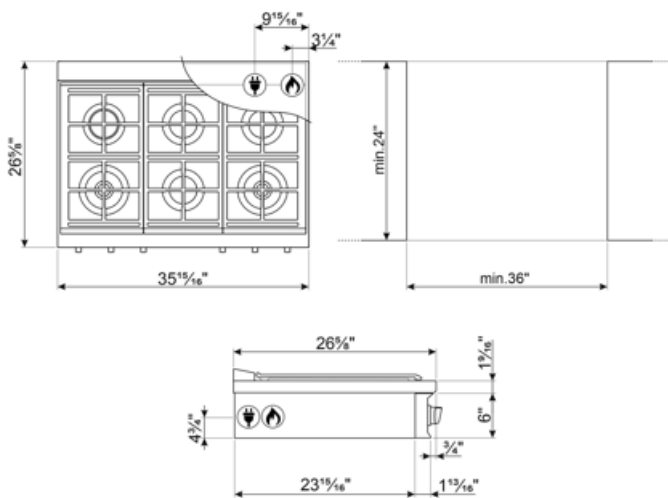

Gas safety valves   Yes

Accessories Included

Other accessories   Simmer Cap

Electrical Connection

Nominal power	12 W	Frequency	60 Hz
Current	0.1 A	Power cord length	47 1/4 "
Voltage	120 V	Plug	(B) USA 120V
Electric cable type	Single phase		

Gas Connection

Gas Type	G20 Natural gas	Other gas nozzles included	G30 LPG liquid gas
Gas connection	Cylindric