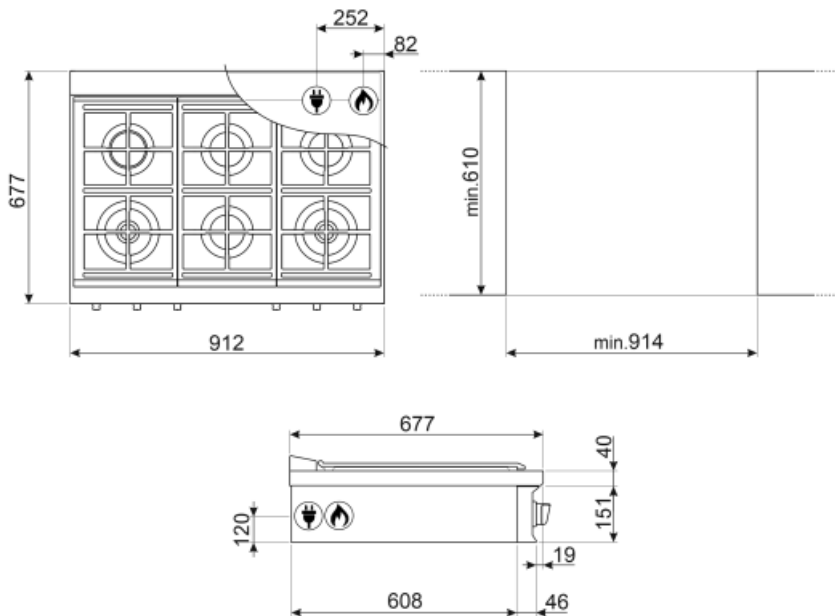

Accessories Included

Other accessories   Simmer Cap

Electrical Connection

Plug	(B) USA 120V	Electric cable type	Single phase
Nominal power	12 W	Frequency	60 Hz
Current	0.1 A	Power cord length	47 1/4 "
Voltage	120 V	Plug	B

Gas Connection

Gas Type	G20 Natural gas	Other gas nozzles included	G30 LPG liquid gas
Gas connection	Cylindric