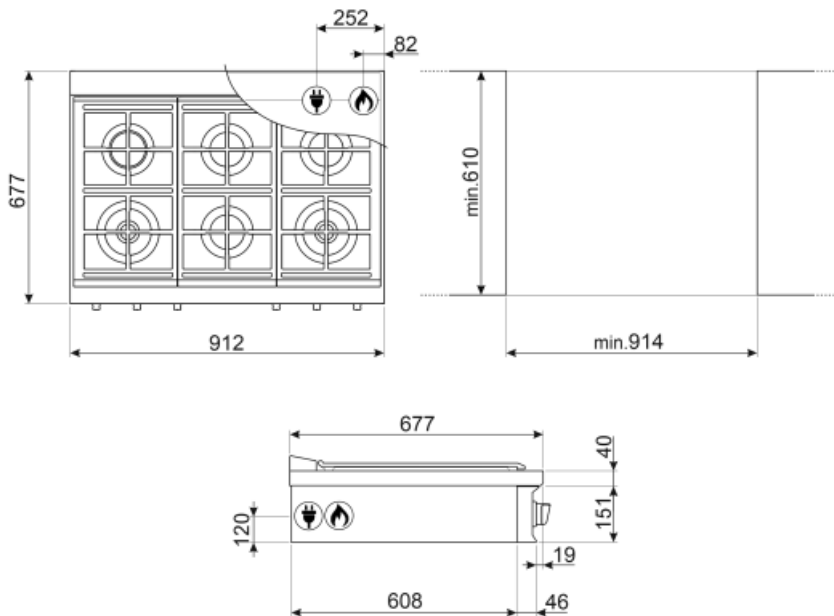

Accessories Included

Other accessories   Simmer Cap

Electrical Connection

Plug	(B) USA 120V	Electric cable type	Single phase
Nominal power	12 W	Frequency	60 Hz
Current	0.1 A	Power cord length	47 1/4 "
Voltage	120 V	Plug	B

Gas Connection

Gas Type	G20 Natural gas	Other gas nozzles included	G30 LPG liquid gas
Gas connection	Cylindric