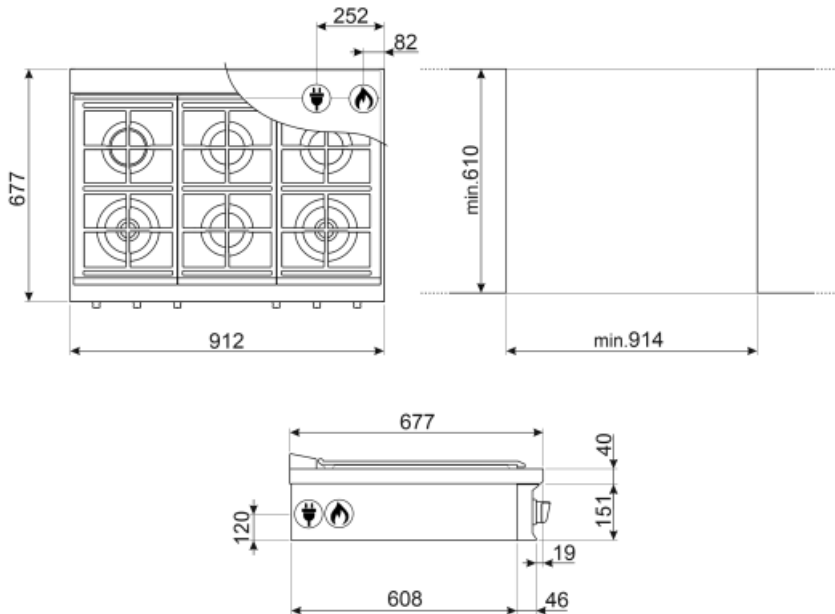

Accessories Included

Other accessories   Simmer Cap

Electrical Connection

Plug	(B) USA 120V	Electric cable type	Single phase
Nominal power	12 W	Frequency	60 Hz
Current	0.1 A	Power cord length	47 1/4 "
Voltage	120 V	Plug	B

Gas Connection

Gas Type	G20 Natural gas	Other gas nozzles included	G30 LPG liquid gas
Gas connection	Cylindric