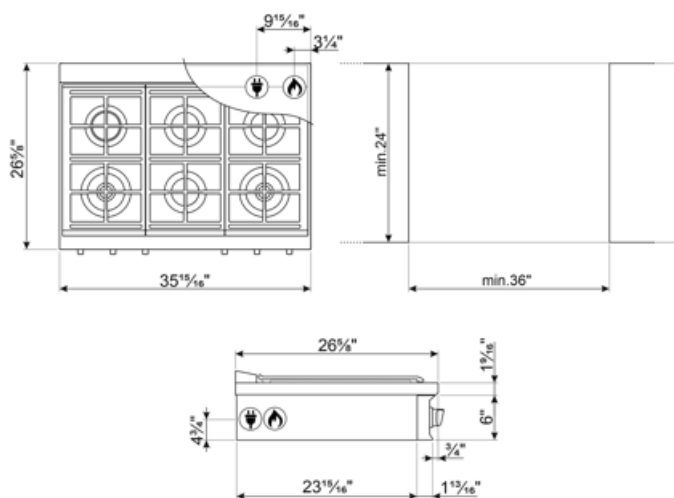

Gas safety valves   Yes

Accessories Included

Other accessories   Simmer Cap

Electrical Connection

Nominal power	12 W	Frequency	60 Hz
Current	0.1 A	Power cord length	47 1/4 "
Voltage	120 V	Plug	(B) USA 120V
Electric cable type	Single phase		

Gas Connection

Gas Type	G20 Natural gas	Other gas nozzles included	G30 LPG liquid gas
Gas connection	Cylindric