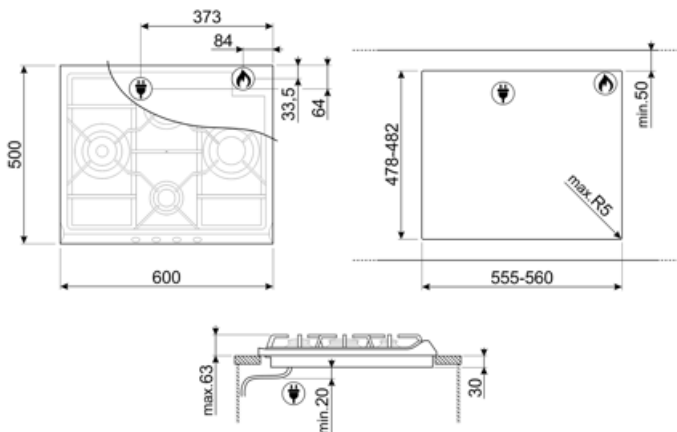

Corte padrão

478-482x555-560 mm

Technical Features

Left - Gas - Rapid - 3.10 kW

Rear-centre - Gas - Semi Rapid - 1.70 kW

Front-centre - Gas - AUX - 1.10 kW

Right - Gas - Rapid - 2.60 kW

Gas safety valves Yes Automatic Ignition Yes

Accessories Included

Other accessories No

Electrical Connection

Plug	No	Frequency (Hz)	50/60 Hz
Electrical connection rating (W)	1 W	Comprimento do cabo de alimentação	120 cm
Voltage (V)	220-240 V	Ficha elétrica	No
Type of electric cable	Single phase		

Gas Connection

Gas Type	G20 Natural gas	Other gas connections provided	Conical
Ligação ao gás	Ligação ao gás cilíndrica	Gas connection rating (W)	8400 W
Other gas nozzles included	G30 GPL Liquid gas